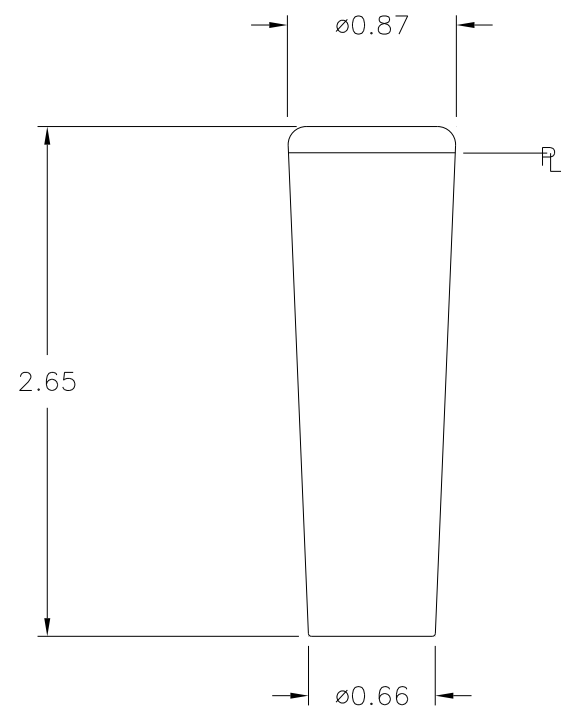

PART NAME: HANDLE SCALE: 1:1 DATE: 4/16/96 DR. BY HD

THIS DRAWING IS THE PROPERTY OF DAVIES MOLDING COMPANY, IS SUBMITTED SOLELY AS A DESIGN OR ENGINEERING PROJECT. WE ACCEPT NO RESPONSIBILITY WHATSOEVER FOR THE PRACTICAL APPLICATION OF THE PIECES MADE TO THIS DESIGN.

P/N	0692CU
M ^{NO.}	0692
CAVITY	0692
PLUNGER	0692
PIN	0692-R
INSERT	I1356

5/16-18 UNC-2B THREADED
I1356, H.H. BRASS

MATERIAL: G.P. PHENOLIC (B11)
COLOR: BLACK

TOLERANCES: UNLESS OTHERWISE SPECIFIED	DO NOT SCALE DRAWING				
DECIMALS: X.XXX ± .005 X.XX ± .015	MM: X.XX ± 0.15MM X.X ± 0.4MM	-	REDRAWN	TL	12/3/99
FRACTIONS ± 1/64	ANG. ± 1°	CHANGES			