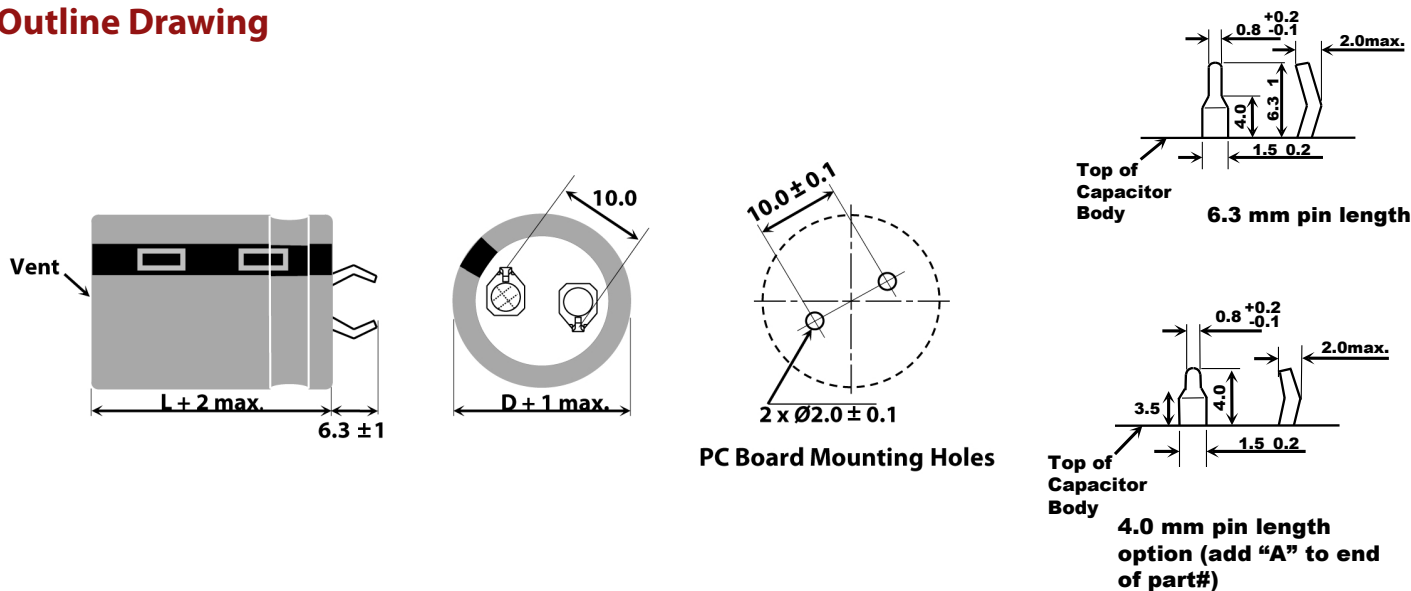

Type 381LQ 105 °C Compact, High Ripple, Snap-In Aluminum

Higher Capacitance per Case Size

Part Numbering System

381LQ	821	M	400	A05	2	A	+D
Type	Cap	Tolerance	Voltage	Case Code	Insulating Sleeve	Pin Style	Blank = no end disk if <250 V D = end disk, any voltage
381LQ	471 = 470 μF 332 = 3300 μF 103 = 10,000 μF	M = ±20%	160 = 160 Vdc 450 = 450 Vdc		2 = PVC	Blank = 2 pins snap-in 6.3 mm L A = 2 pins snap-in 4.0 mm L	

Outline Drawing

Note that for 200 volts and under the insulating end disc is optional - If one is needed add a (+D) to the end of the part numbering system.

Insulated Case Dimensions

Case	DIAMETER		LENGTH		Typical
Code	D		L		Weight
	mm	inches	mm	inches	(grams)
H01	22	0.87	25	0.98	16
H02	22	0.87	30	1.18	19
H03	22	0.87	35	1.38	22
H04	22	0.87	40	1.57	24
H45	22	0.87	45	1.77	28
H05	22	0.87	50	1.97	31
J01	25	0.98	25	0.98	20
J02	25	0.98	30	1.18	24
J03	25	0.98	35	1.38	27
J04	25	0.98	40	1.57	31
J45	25	0.98	45	1.77	35
J05	25	0.98	50	1.97	38
K01	30	1.18	25	0.98	30
K02	30	1.18	30	1.18	35
K03	30	1.18	35	1.38	40
K04	30	1.18	40	1.57	44
K45	30	1.18	45	1.77	49
K05	30	1.18	50	1.97	53
A01	35	1.38	25	0.98	42
A02	35	1.38	30	1.18	48
A03	35	1.38	35	1.38	54
A04	35	1.38	40	1.57	60
A45	35	1.38	45	1.77	67
A05	35	1.38	50	1.97	74