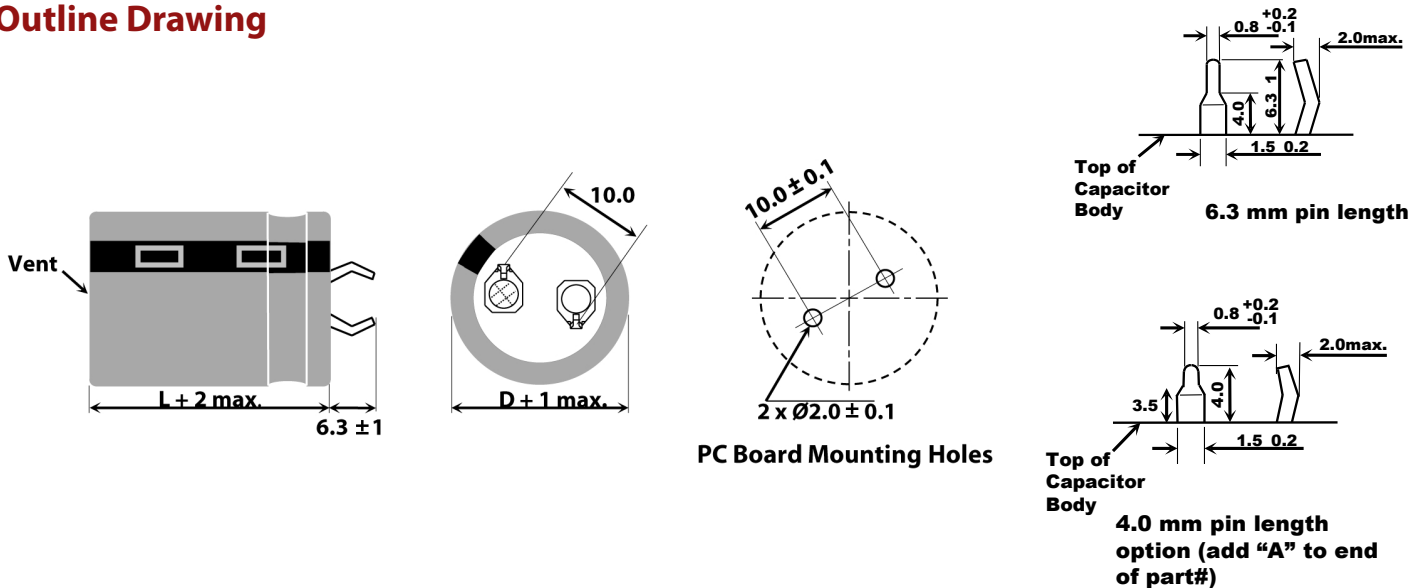

Type 381LQ 105 °C Compact, High Ripple, Snap-In Aluminum

Higher Capacitance per Case Size

Part Numbering System

381LQ	821	M	400	A05	2	A	+D
Type	Cap	Tolerance	Voltage	Case Code	Insulating Sleeve	Pin Style	Blank = no end disk if <250 V D = end disk, any voltage
381LQ	471 = 470 μF 332 = 3300 μF 103 = 10,000 μF	M = ±20%	160 = 160 Vdc 450 = 450 Vdc		2 = PVC	Blank = 2 pins snap-in 6.3 mm L A = 2 pins snap-in 4.0 mm L	

Outline Drawing

Note that for 200 volts and under the insulating end disc is optional - If one is needed add a (+D) to the end of the part numbering system.

Insulated Case Dimensions

Case	DIAMETER		LENGTH		Typical
Code	D		L		Weight
	mm	inches	mm	inches	(grams)
H01	22	0.87	25	0.98	16
H02	22	0.87	30	1.18	19
H03	22	0.87	35	1.38	22
H04	22	0.87	40	1.57	24
H45	22	0.87	45	1.77	28
H05	22	0.87	50	1.97	31
J01	25	0.98	25	0.98	20
J02	25	0.98	30	1.18	24
J03	25	0.98	35	1.38	27
J04	25	0.98	40	1.57	31
J45	25	0.98	45	1.77	35
J05	25	0.98	50	1.97	38
K01	30	1.18	25	0.98	30
K02	30	1.18	30	1.18	35
K03	30	1.18	35	1.38	40
K04	30	1.18	40	1.57	44
K45	30	1.18	45	1.77	49
K05	30	1.18	50	1.97	53
A01	35	1.38	25	0.98	42
A02	35	1.38	30	1.18	48
A03	35	1.38	35	1.38	54
A04	35	1.38	40	1.57	60
A45	35	1.38	45	1.77	67
A05	35	1.38	50	1.97	74