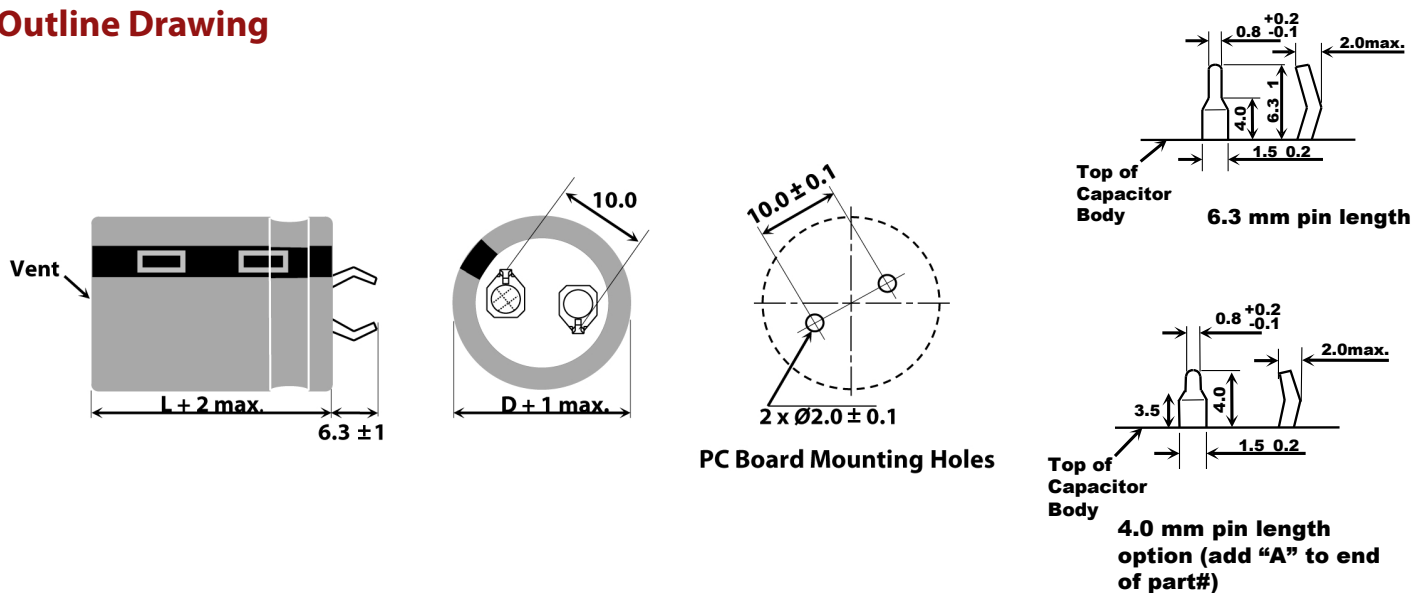

Type 381LQ 105 °C Compact, High Ripple, Snap-In Aluminum

Higher Capacitance per Case Size

Part Numbering System

381LQ	821	M	400	A05	2	A	+D
Type	Cap	Tolerance	Voltage	Case Code	Insulating Sleeve	Pin Style	Blank = no end disk if <250 V D = end disk, any voltage
381LQ	471 = 470 μF 332 = 3300 μF 103 = 10,000 μF	M = ±20%	160 = 160 Vdc 450 = 450 Vdc		2 = PVC	Blank = 2 pins snap-in 6.3 mm L A = 2 pins snap-in 4.0 mm L	

Outline Drawing

Note that for 200 volts and under the insulating end disc is optional - If one is needed add a (+D) to the end of the part numbering system.

Insulated Case Dimensions

Case	DIAMETER		LENGTH		Typical
Code	D		L		Weight
	mm	inches	mm	inches	(grams)
H01	22	0.87	25	0.98	16
H02	22	0.87	30	1.18	19
H03	22	0.87	35	1.38	22
H04	22	0.87	40	1.57	24
H45	22	0.87	45	1.77	28
H05	22	0.87	50	1.97	31
J01	25	0.98	25	0.98	20
J02	25	0.98	30	1.18	24
J03	25	0.98	35	1.38	27
J04	25	0.98	40	1.57	31
J45	25	0.98	45	1.77	35
J05	25	0.98	50	1.97	38
K01	30	1.18	25	0.98	30
K02	30	1.18	30	1.18	35
K03	30	1.18	35	1.38	40
K04	30	1.18	40	1.57	44
K45	30	1.18	45	1.77	49
K05	30	1.18	50	1.97	53
A01	35	1.38	25	0.98	42
A02	35	1.38	30	1.18	48
A03	35	1.38	35	1.38	54
A04	35	1.38	40	1.57	60
A45	35	1.38	45	1.77	67
A05	35	1.38	50	1.97	74