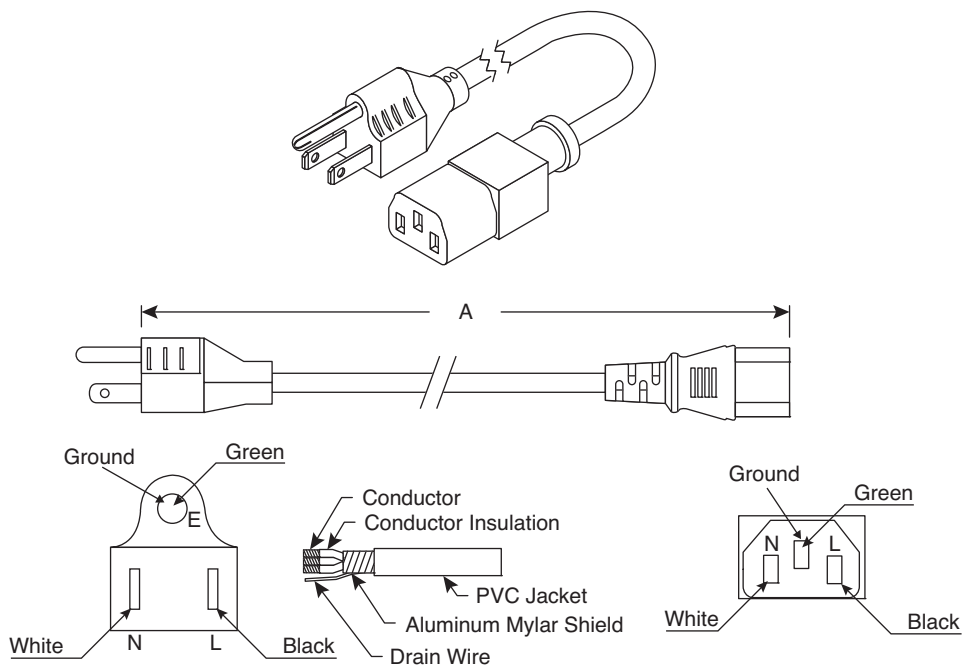

AC Power Cords

173-0602-E, 173-0621-E

AC Power Cords

Dimensions: mm (in.)

MOUSER STOCK NO.	Length (A) mm (in.)
173-0602-E	2006 (79)
173-0621-E	3048 (120)

SPECIFICATIONS	
Type:	SVT, 18AWG (34/41), Shielded, 3 Conductor
Stranding	41x34, Bare Copper
Color:	Black
Rating:	10A/125VAC
RoHS Compliant	