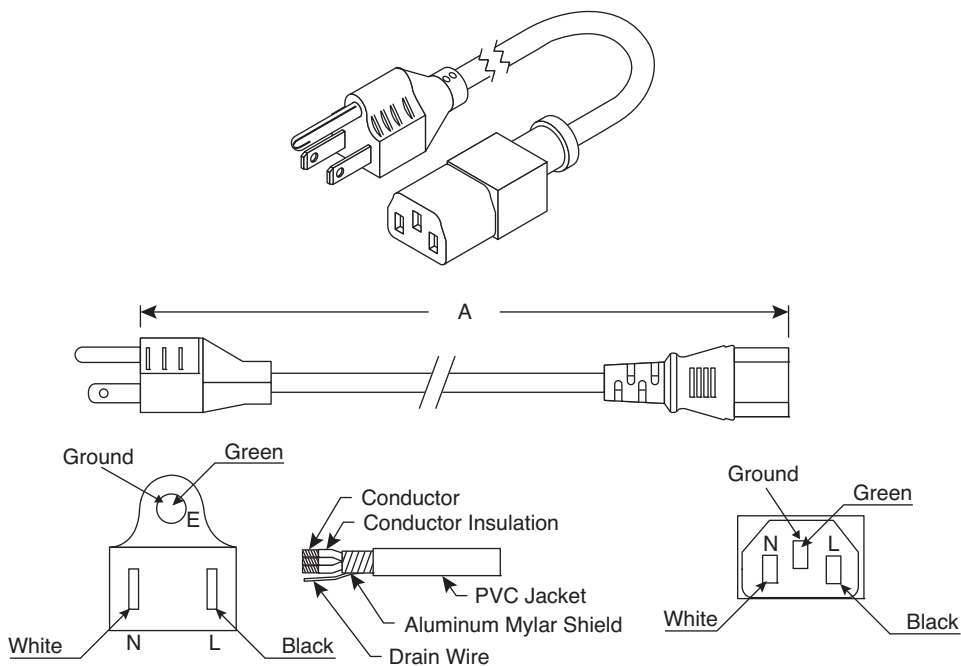

AC Power Cords

173-0602-E, 173-0621-E

AC Power Cords

Dimensions: mm (in.)

MOUSER STOCK NO.	Length (A) mm (in.)
173-0602-E	2006 (79)
173-0621-E	3048 (120)

SPECIFICATIONS	
Type:	SVT, 18AWG (34/41), Shielded, 3 Conductor
Stranding	41x34, Bare Copper
Color:	Black
Rating:	10A/125VAC
RoHS Compliant	