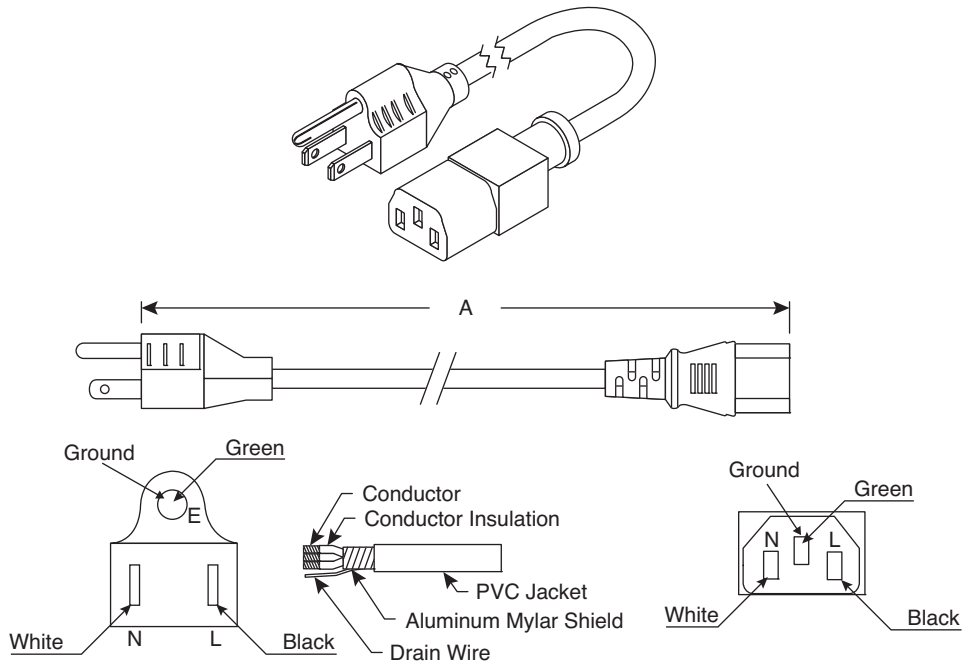

AC Power Cords

173-0602-E, 173-0621-E

AC Power Cords

Dimensions: mm (in.)

MOUSER STOCK NO.	Length (A) mm (in.)
173-0602-E	2006 (79)
173-0621-E	3048 (120)

SPECIFICATIONS	
Type:	SVT, 18AWG (34/41), Shielded, 3 Conductor
Stranding	41x34, Bare Copper
Color:	Black
Rating:	10A/125VAC
RoHS Compliant	