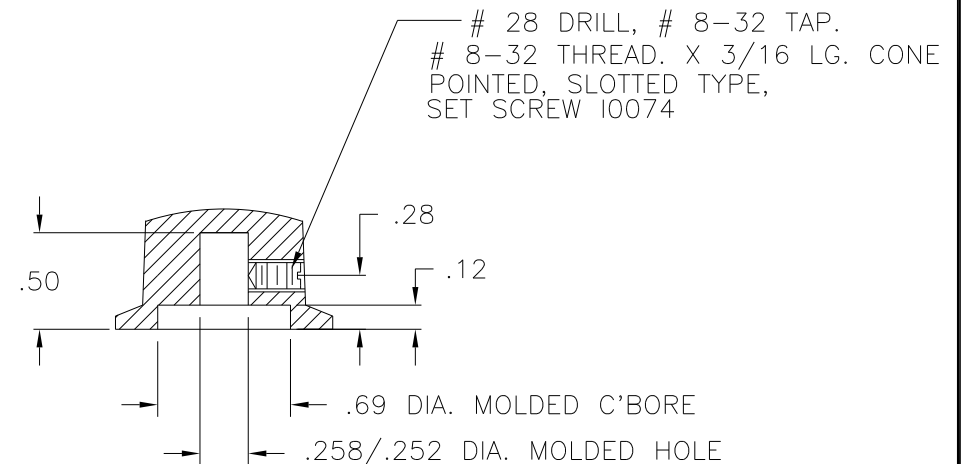

PART NAME: KNOB

SCALE: 1:1

DATE: 8/26/96

DR. BY TD

DAVIES MOLDING COMPANY
CAROL STREAM, ILLINOIS 60188

P/N 1913BW

THIS DRAWING IS THE PROPERTY OF DAVIES MOLDING COMPANY, IS SUBMITTED SOLELY AS A DESIGN OR ENGINEERING PROJECT.
WE ACCEPT NO RESPONSIBILITY WHATSOEVER FOR THE PRACTICAL APPLICATION OF THE PIECES MADE TO THIS DESIGN.

BASE PART 1913-01

SET SCREW I0074

MATERIAL: G.P. PHENOLIC (B11)
COLOR: BLACK

TOLERANCES: UNLESS OTHERWISE SPECIFIED	DO NOT SCALE DRAWING			
DECIMALS: X.XXX ± .005 X.XX ± .015	MM: X.XX ± 0.15MM X.X ± 0.4MM	-	UPDATED/HAD TOOLBOX	EV. 8/19/02
FRACTIONS ± 1/64	ANG. ± 1°	CHANGES		