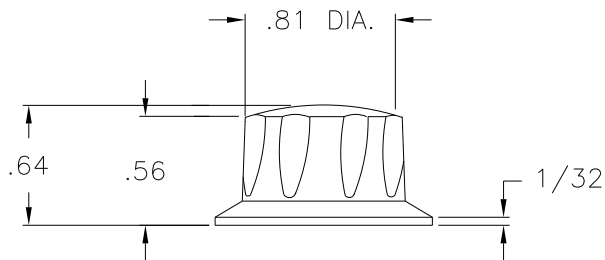

PART NAME: KNOB

SCALE: 1:1

DATE: 8/26/96

DR. BY TD

DAVIES MOLDING COMPANY
CAROL STREAM, ILLINOIS 60188

P/N 1913BW

THIS DRAWING IS THE PROPERTY OF DAVIES MOLDING COMPANY, IS SUBMITTED SOLELY AS A DESIGN OR ENGINEERING PROJECT.
WE ACCEPT NO RESPONSIBILITY WHATSOEVER FOR THE PRACTICAL APPLICATION OF THE PIECES MADE TO THIS DESIGN.

BASE PART 1913-01

SET SCREW I0074

MATERIAL: G.P. PHENOLIC (B11)
COLOR: BLACK

TOLERANCES: UNLESS OTHERWISE SPECIFIED	DO NOT SCALE DRAWING			
DECIMALS: X.XXX ± .005 X.XX ± .015	MM: X.XX ± 0.15MM X.X ± 0.4MM	-	UPDATED/HAD TOOLBOX	EV. 8/19/02
FRACTIONS ± 1/64	ANG. ± 1°	CHANGES		