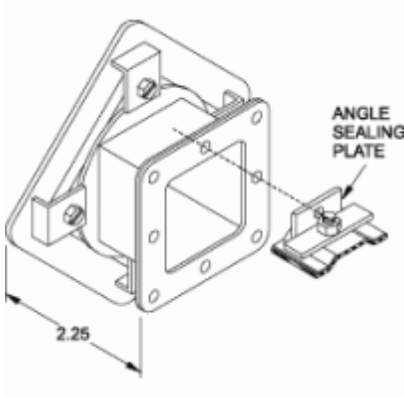

Quality Products. Service Excellence.

Swivel Nipple 1485 V Series

Box Entry Swivel Nipple Part No.	Standard Swivel Nipple Part No.	Size
1485BV1 ¹	1485BV2 ²	2.5 x 2.5
1485CV1 ¹	1485CV2 ²	4 x 4
1485DV1 ¹	1485DV2 ²	6 x 6
1485EV1 ¹	1485EV2 ²	8 x 8

¹ One angle sealing plate included

² Two angle sealing plates included

Data subject to change without notice

© 2020. Hammond Manufacturing Ltd. All rights reserved.

Данный компонент на территории Российской Федерации