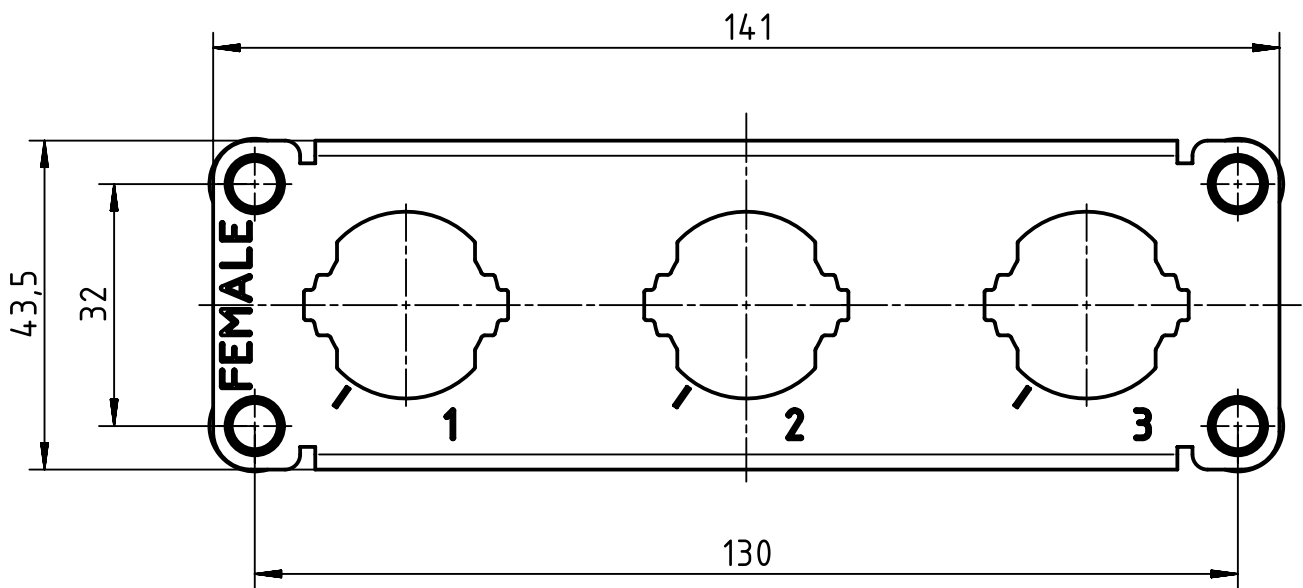

1 2 3 4 5 6

A
B
C
D

	All rights reserved Department EL PD - DE	All Dimensions in mm Original Size DIN A4		Scale 1:1	Free size tol.	Ref.
		HARTING Electric GmbH & Co. KG D-32339 Espelkamp	Created by KHOSROGORJI	Inspected by SCHNIEDER	Standardisation TIEMANNA	Date 2017-09-08
Title Frame 3xHC250-F enlarged						Doc-Key / ECM-Nr. 100587207/UGD/001/B 500000124850
Type TB				Number 09 11 000 9932		Rev. B
						Page 1/1