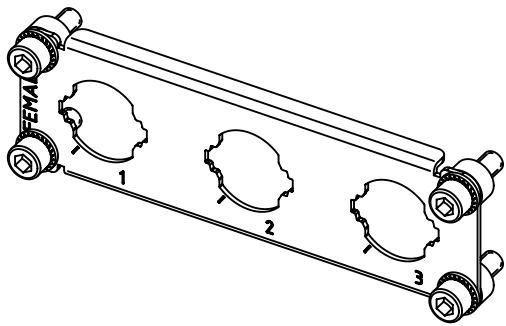

1 2 3 4 5 6

A  
B  
C  
D

	All rights reserved Department EL PD - DE	All Dimensions in mm Original Size DIN A4		Scale 1:1	Free size tol.	Ref.
		HARTING Electric GmbH & Co. KG D-32339 Espelkamp	Created by KHOSROGORJI	Inspected by SCHNIEDER	Standardisation TIEMANNA	Date 2017-09-08
Title Frame 3xHC250-F enlarged						Doc-Key / ECM-Nr. 100587207/UGD/001/B 500000124850
Type TB				Number 09 11 000 9932		Rev. B
						Page 1/1