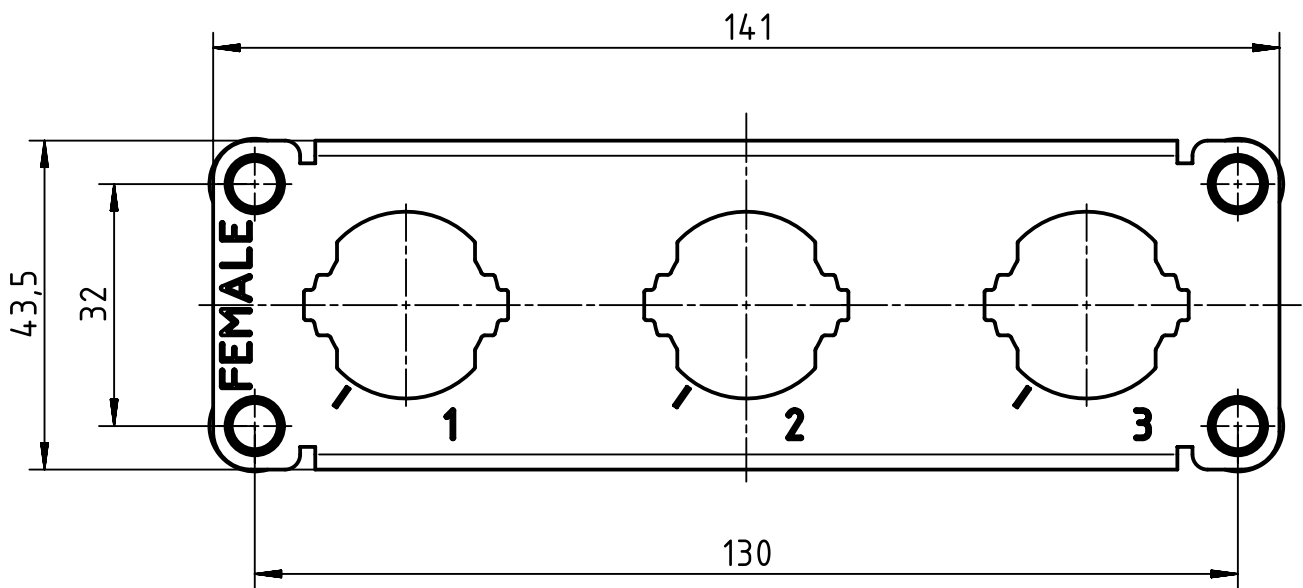

1 2 3 4 5 6

A  
B  
C  
D

	All rights reserved Department EL PD - DE	All Dimensions in mm Original Size DIN A4		Scale 1:1	Free size tol.	Ref.
		HARTING Electric GmbH & Co. KG D-32339 Espelkamp	Created by KHOSROGORJI	Inspected by SCHNIEDER	Standardisation TIEMANNA	Date 2017-09-08
Title Frame 3xHC250-F enlarged						Doc-Key / ECM-Nr. 100587207/UGD/001/B 500000124850
Type TB				Number 09 11 000 9932		Rev. B
						Page 1/1