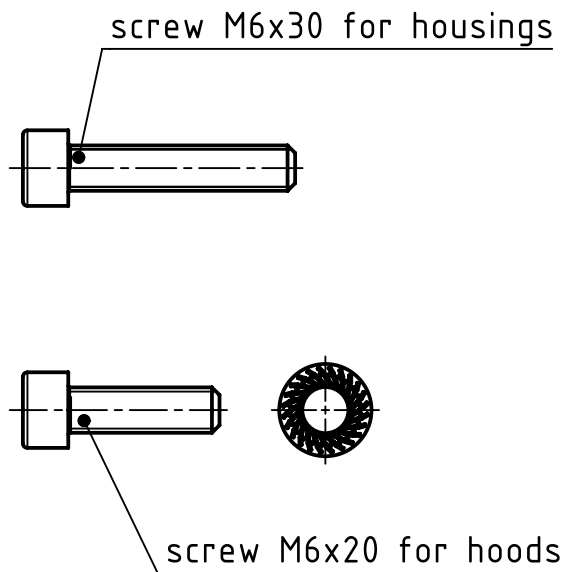

1 2 3 4 5 6

A  
B  
C  
D

	All rights reserved Department EL PD - DE	All Dimensions in mm Original Size DIN A4		Scale 1:1	Free size tol.	Ref.
		HARTING Electric GmbH & Co. KG D-32339 Espelkamp	Created by KHOSROGORJI	Inspected by SCHNIEDER	Standardisation TIEMANNA	Date 2017-09-08
Title Frame 3xHC250-F enlarged						Doc-Key / ECM-Nr. 100587207/UGD/001/B 500000124850
Type TB				Number 09 11 000 9932		Rev. B
						Page 1/1