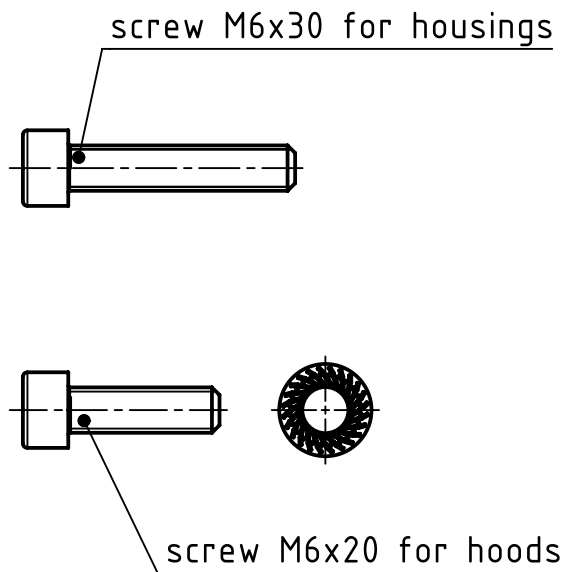

1 2 3 4 5 6

A
B
C
D

	All rights reserved Department EL PD - DE	All Dimensions in mm Original Size DIN A4		Scale 1:1	Free size tol.	Ref.
		HARTING Electric GmbH & Co. KG D-32339 Espelkamp	Created by KHOSROGORJI	Inspected by SCHNIEDER	Standardisation TIEMANNA	Date 2017-09-08
Title Frame 3xHC250-F enlarged						Doc-Key / ECM-Nr. 100587207/UGD/001/B 500000124850
Type TB				Number 09 11 000 9932		Rev. B
						Page 1/1