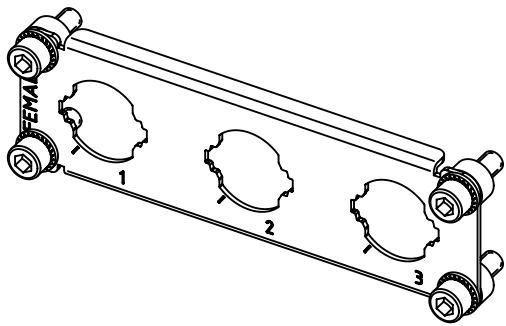

1 2 3 4 5 6

A
B
C
D

	All rights reserved Department EL PD - DE	All Dimensions in mm Original Size DIN A4		Scale 1:1	Free size tol.	Ref.
		HARTING Electric GmbH & Co. KG D-32339 Espelkamp	Created by KHOSROGORJI	Inspected by SCHNIEDER	Standardisation TIEMANNA	Date 2017-09-08
Title Frame 3xHC250-F enlarged						Doc-Key / ECM-Nr. 100587207/UGD/001/B 500000124850
Type TB				Number 09 11 000 9932		Rev. B
						Page 1/1