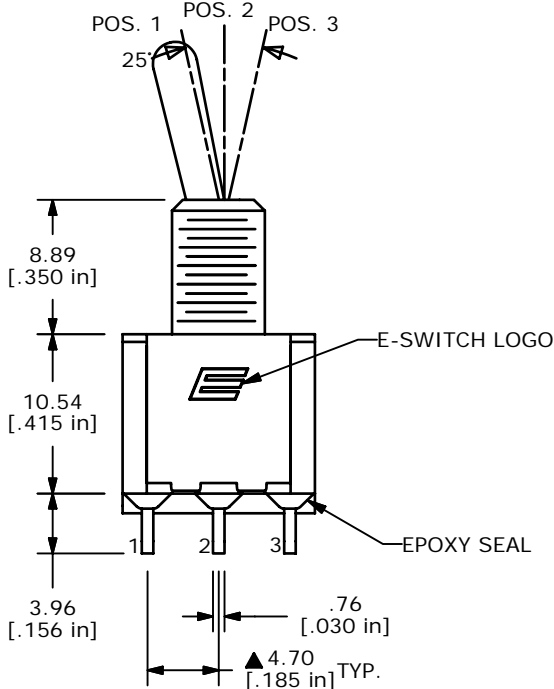

SWITCH FUNCTION		
POS. 1	POS. 2	POS. 3
ON	NONE	ON
2-3, 5-6, 8-9, 11-12	OPEN	2-1, 5-4, 8-7, 11-10

CIRCUIT: 4PDT

NOTE:

1. ALL DIMENSIONS IN MM [INCH]
2. GENERAL TOLERANCE: X.X=±0.4
X.XX=±0.25
3. TERMINAL NUMBERS FOR REF ONLY
4. PLATING MATERIAL: SILVER
- ▲5. RATING: 5A @ 120VAC OR 28VDC
2A @ 250VAC W/ RESISTIVE LOADS
6. ELECTRIC LIFE: 50,000 MAKE-AND-BREAK CYCLES AT FULL LOAD.
7. INSULATION RESISTANCE: 1,000 MEGA-OHM MIN.
8. DIELECTRIC STRENGTH: 1,000 V RMS @SEA LEVEL.
9. OPERATING TEMP.: -30°C to 85°C
10. ▲ DENOTES CRITICAL PARAMETER.
- ▲11. HARDWARE TO BE SHIPPED BULK
T100000 - HEXNUT - QTY 2
T100011 - LOCKWASHER - QTY 1
T100015 - LOCKRING - QTY 1