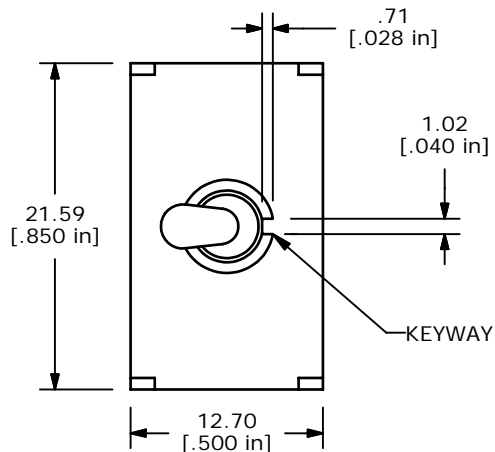

SWITCH FUNCTION		
POS. 1	POS. 2	POS. 3
ON	NONE	ON
2-3, 5-6, 8-9, 11-12	OPEN	2-1, 5-4, 8-7, 11-10

CIRCUIT: 4PDT

NOTE:

1. ALL DIMENSIONS IN MM [INCH]
2. GENERAL TOLERANCE: X.X=±0.4
X.XX=±0.25
3. TERMINAL NUMBERS FOR REF ONLY
4. PLATING MATERIAL: SILVER
- ▲5. RATING: 5A @ 120VAC OR 28VDC
2A @ 250VAC W/ RESISTIVE LOADS
6. ELECTRIC LIFE: 50,000 MAKE-AND-BREAK CYCLES AT FULL LOAD.
7. INSULATION RESISTANCE: 1,000 MEGA-OHM MIN.
8. DIELECTRIC STRENGTH: 1,000 V RMS @SEA LEVEL.
9. OPERATING TEMP.: -30°C to 85°C
10. ▲ DENOTES CRITICAL PARAMETER.
- ▲11. HARDWARE TO BE SHIPPED BULK
T100000 - HEXNUT - QTY 2
T100011 - LOCKWASHER - QTY 1
T100015 - LOCKRING - QTY 1