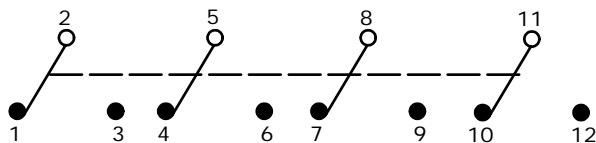

SWITCH FUNCTION		
POS. 1	POS. 2	POS. 3
ON	NONE	ON
2-3, 5-6, 8-9, 11-12	OPEN	2-1, 5-4, 8-7, 11-10

CIRCUIT: 4PDT

NOTE:

1. ALL DIMENSIONS IN MM [INCH]
2. GENERAL TOLERANCE: X.X=±0.4
X.XX=±0.25
3. TERMINAL NUMBERS FOR REF ONLY
4. PLATING MATERIAL: SILVER
- ▲5. RATING: 5A @ 120VAC OR 28VDC
2A @ 250VAC W/ RESISTIVE LOADS
6. ELECTRIC LIFE: 50,000 MAKE-AND-BREAK CYCLES AT FULL LOAD.
7. INSULATION RESISTANCE: 1,000 MEGA-OHM MIN.
8. DIELECTRIC STRENGTH: 1,000 V RMS @SEA LEVEL.
9. OPERATING TEMP.: -30°C to 85°C
10. ▲ DENOTES CRITICAL PARAMETER.
- ▲11. HARDWARE TO BE SHIPPED BULK
T100000 - HEXNUT - QTY 2
T100011 - LOCKWASHER - QTY 1
T100015 - LOCKRING - QTY 1