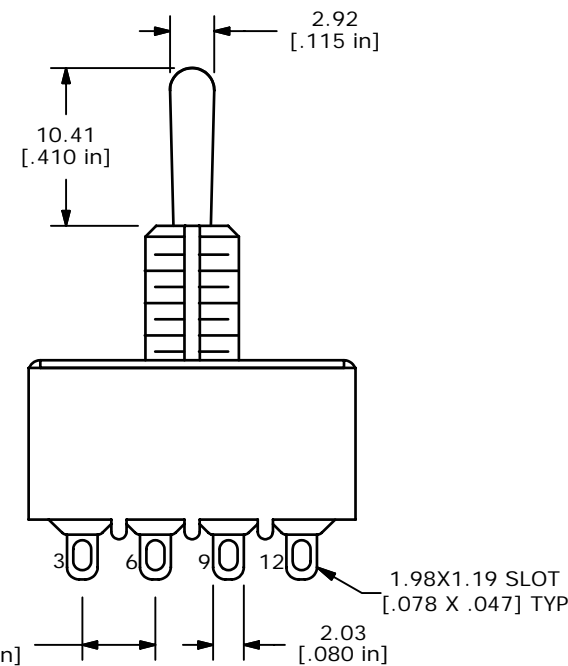

SWITCH FUNCTION		
POS. 1	POS. 2	POS. 3
ON	NONE	ON
2-3, 5-6, 8-9, 11-12	OPEN	2-1, 5-4, 8-7, 11-10

CIRCUIT: 4PDT

NOTE:

1. ALL DIMENSIONS IN MM [INCH]
2. GENERAL TOLERANCE: X.X=±0.4
X.XX=±0.25
3. TERMINAL NUMBERS FOR REF ONLY
4. PLATING MATERIAL: SILVER
- ▲5. RATING: 5A @ 120VAC OR 28VDC
2A @ 250VAC W/ RESISTIVE LOADS
6. ELECTRIC LIFE: 50,000 MAKE-AND-BREAK CYCLES AT FULL LOAD.
7. INSULATION RESISTANCE: 1,000 MEGA-OHM MIN.
8. DIELECTRIC STRENGTH: 1,000 V RMS @SEA LEVEL.
9. OPERATING TEMP.: -30°C to 85°C
10. ▲ DENOTES CRITICAL PARAMETER.
- ▲11. HARDWARE TO BE SHIPPED BULK
T100000 - HEXNUT - QTY 2
T100011 - LOCKWASHER - QTY 1
T100015 - LOCKRING - QTY 1