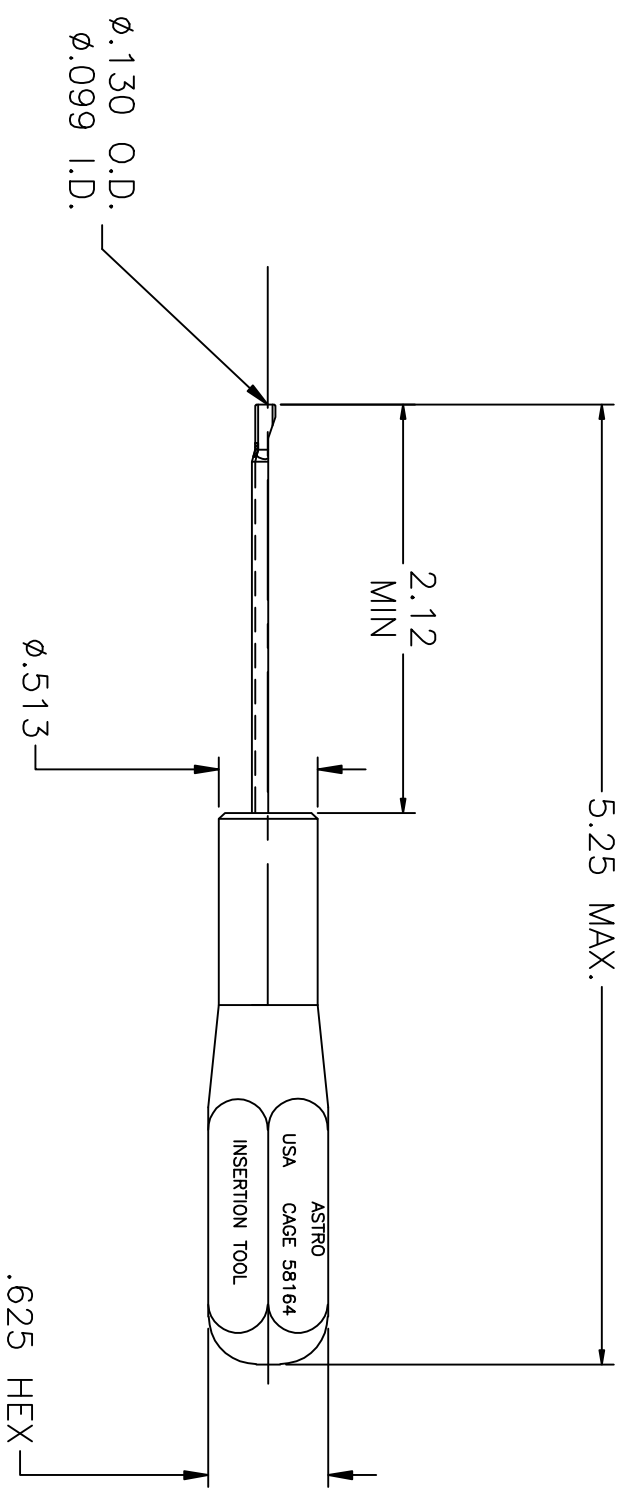

ATML1704B-ENV

UNCONTROLLED DOCUMENT
WILL NOT BE UPDATED

NOTES: 1. THIS IS AN AUTOCAD DRAWING, DO NOT CHANGE MANUALLY.
 2. COLOR CODE: BLUE.

REV.	DESCRIPTION	BY	DATE	APR.	<p>THESE DRAWINGS, SPECIFICATIONS OR OTHER DATA ARE AND REMAIN, THE PROPERTY OF ASTRO TOOL CORP. AND MUST BE RETURNED UPON REQUEST. THEY CONTAIN INFORMATION OWNED AND/OR DEVELOPED BY ASTRO AT ITS OWN PRIVATE EXPENSE AND MAY NOT BE USED, DUPLICATED OR DISCLOSED TO OTHERS, IN WHOLE OR IN PART FOR DESIGN, MANUFACTURE OR PROCUREMENT WITHOUT THE WRITTEN PERMISSION OF ASTRO TOOL CORP. EACH AND EVERY TIME.</p>	<p>SCALE: N.T.S. DWN BY: DY0 DATE: 09-03-09 APPROVED:</p>	<p>UNLESS OTHERWISE SPECIFIED: DECIMALS: .XXX ± .005 .XX ± .010 .X ± .030 ANGLES: ± 1°</p>	<p>ASTRO TOOL CORP. 21615 S.W. TUALATIN VALLEY HWY., BEAVERTON OR 97006</p>	<p>CAGE 58164</p>
A	NEW RELEASE.	DY0	09-03-09	MMK				<p>DESCRIPTION: ENVELOPE DRAWING: ATML 1704B INS. TOOL, 16 GA, M81969/17-04</p>	
								PART NO. A	ATML1704B-ENV