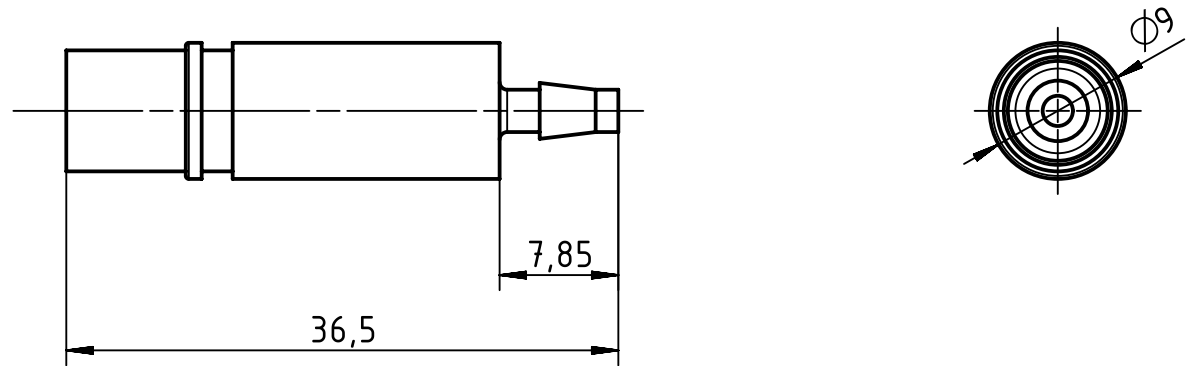

1 2 3 4 5 6

A

B

C

D

	All rights reserved Department EL PD - DE	Created by MOELLERLI		Inspected by BEISCHER		Standardisation SCHMIDTM		Date 2016-11-23		State Final Release	
		Title Pneum. contact metal ID3mm female								Doc-Key / ECM-Nr. 100654648/UGD/001/D 500000111819	
HARTING Electric GmbH & Co. KG D-32339 Espelkamp		Type TB		Number 09 14 000 6403				Rev. D		Page 1/1	