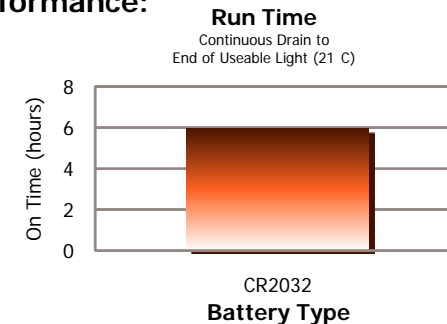

Performance:

Tested according to ANSI/NEMA FL 1 Standards.

Important Notice

This datasheet contains information specific to products manufactured at the time of its publication
Contents herein do not constitute a warranty
©Energizer / All Rights Reserved