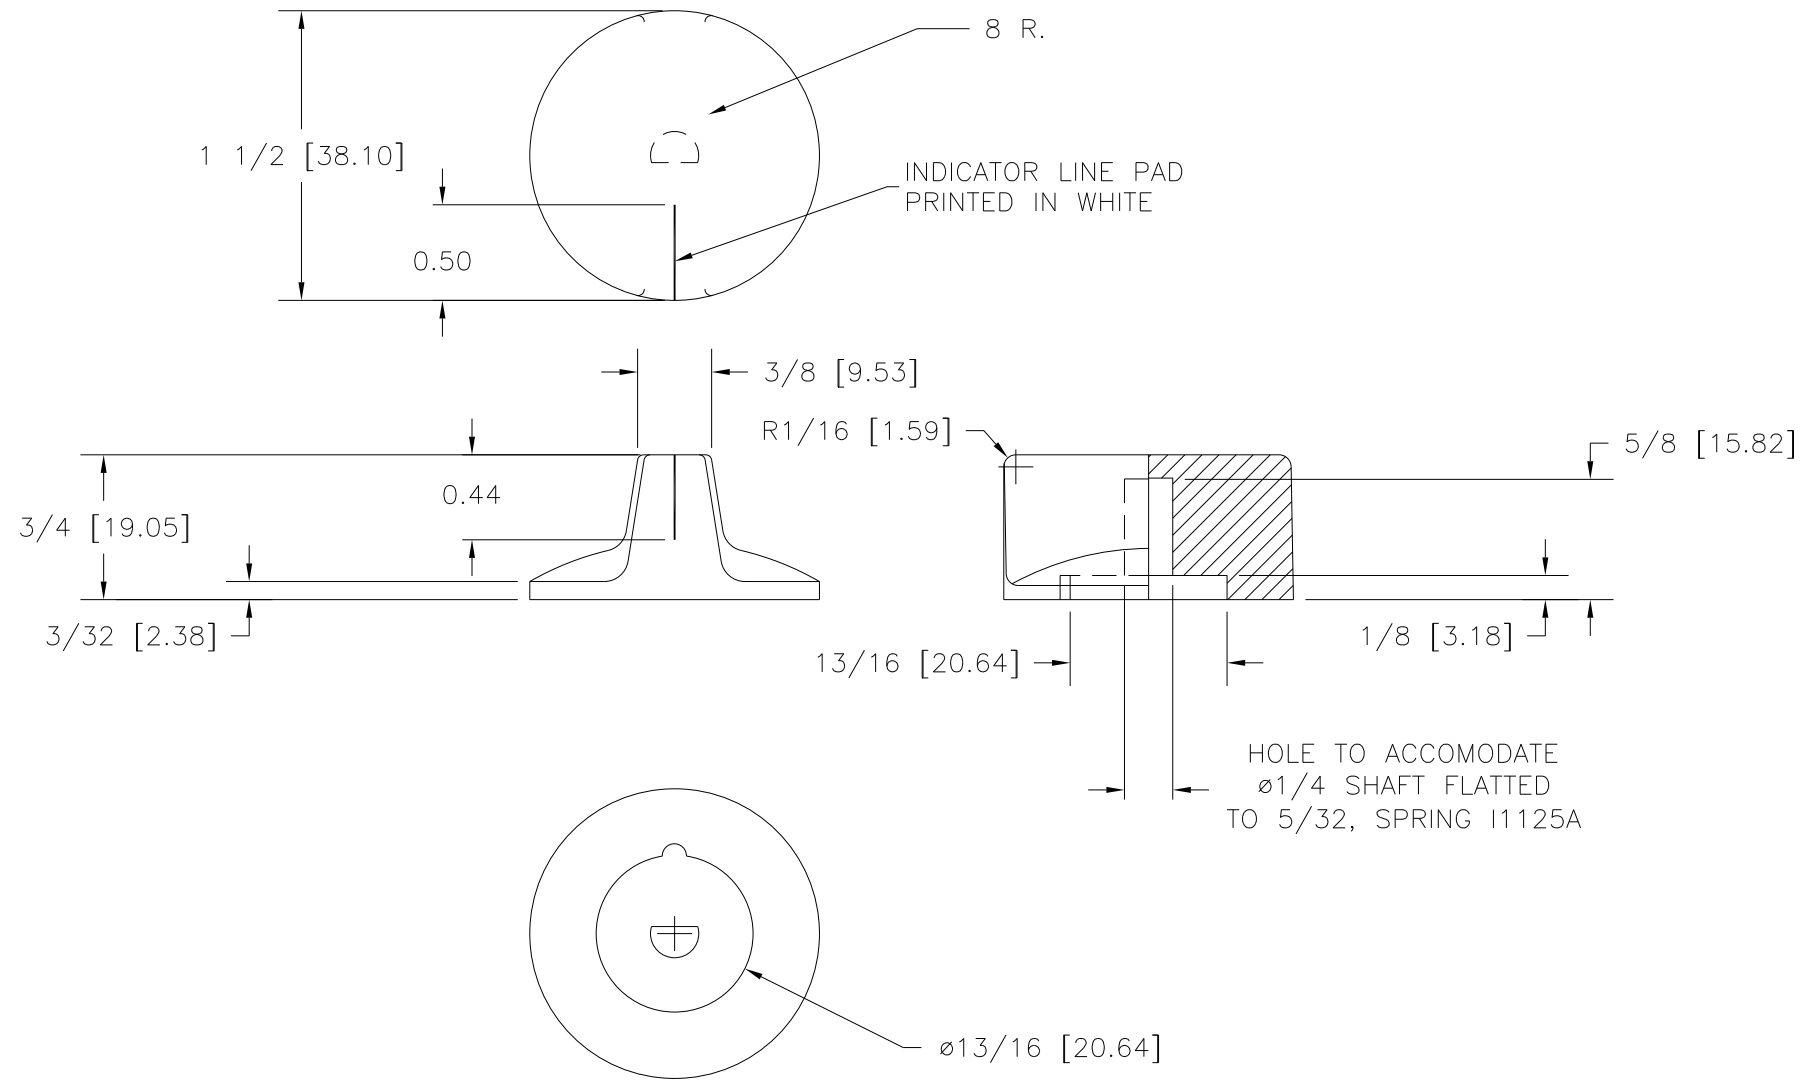

PART NAME: KNOB    SCALE: 1:1    DATE: 5/10/05    DR. BY JAM

THIS DRAWING IS THE PROPERTY OF DAVIES MOLDING COMPANY, IS SUBMITTED SOLELY AS A DESIGN OR ENGINEERING PROJECT. WE ACCEPT NO RESPONSIBILITY WHATSOEVER FOR THE PRACTICAL APPLICATION OF THE PIECES MADE TO THIS DESIGN.

DAVIES MOLDING COMPANY  
CAROL STREAM, ILLINOIS 60188

P/N 1520AT  
BASE PART 1520-03  
SPRING 11125A

MATERIAL: G.P. PHENOLIC (B11)  
COLOR: BLACK

TOLERANCES: UNLESS OTHERWISE SPECIFIED	DO NOT SCALE DRAWING				
DECIMALS: X.XXX ± .005 X.XX ± .015	MM: X.XX ± 0.15MM X.X ± 0.4MM	-	WAS SK1520-15	JAM	5/10/05
FRACTIONS ± 1/64	ANG. ± 1°	CHANGES			