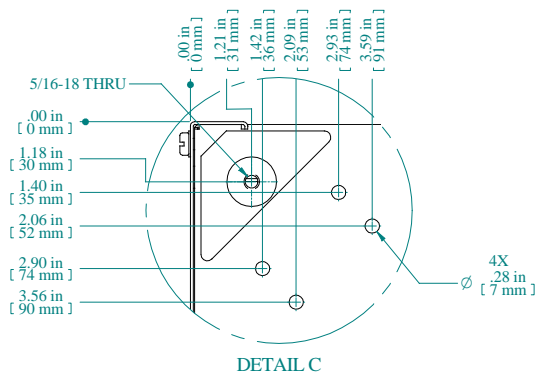

Item Number	Title	Quantity
1	REFK - TOP PANEL	1
2	REFK - SIDE PANEL	2
3	REFK - BOTTOM PANEL	1
4	REFK - GLAND PLATE	1
5	COMBINATION RAILS TAPPED (PAIR)	2
6	SCREW 6-32X1/4 SELF TAPPING	6
7	SCREW 1/4-20 X 1/2	8
8	NUT 1/4-20 KEP	8
9	FLAT NYLON WASHER 1/4" I.D.	8

PART NUMBERS

REFK1905624BK1	PAINTED BLACK TEXTURED
REFK1905624CG1	PAINTED CONT. GRAY TEXTURED
REFK1905624LG1	PAINTED RAL7035 TEXTURED

NOTES

Shipped knockdown for handling ease & protection.

Data subject to change without notice. Isometric drawing not to scale.