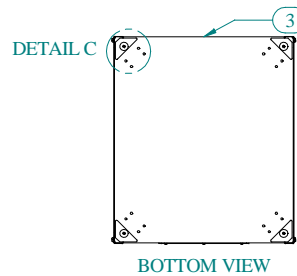

Item Number	Title	Quantity
1	REFK - TOP PANEL	1
2	REFK - SIDE PANEL	2
3	REFK - BOTTOM PANEL	1
4	REFK - GLAND PLATE	1
5	COMBINATION RAILS TAPPED (PAIR)	2
6	SCREW 6-32X1/4 SELF TAPPING	6
7	SCREW 1/4-20 X 1/2	8
8	NUT 1/4-20 KEP	8
9	FLAT NYLON WASHER 1/4" I.D.	8

PART NUMBERS

REFK1905624BK1	PAINTED BLACK TEXTURED
REFK1905624CG1	PAINTED CONT. GRAY TEXTURED
REFK1905624LG1	PAINTED RAL7035 TEXTURED

NOTES

Shipped knockdown for handling ease & protection.

Data subject to change without notice. Isometric drawing not to scale.