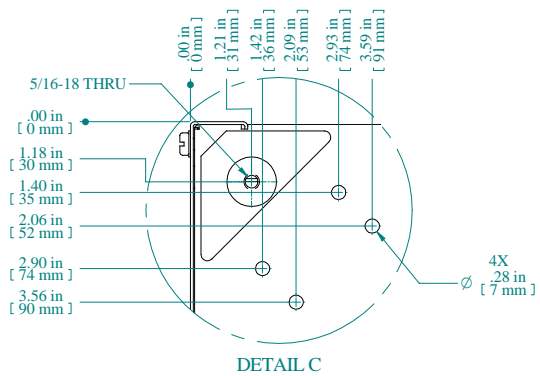

Item Number	Title	Quantity
1	REFK - TOP PANEL	1
2	REFK - SIDE PANEL	2
3	REFK - BOTTOM PANEL	1
4	REFK - GLAND PLATE	1
5	COMBINATION RAILS TAPPED (PAIR)	2
6	SCREW 6-32X1/4 SELF TAPPING	6
7	SCREW 1/4-20 X 1/2	8
8	NUT 1/4-20 KEP	8
9	FLAT NYLON WASHER 1/4" I.D.	8

PART NUMBERS	
REFK1905624BK1	PAINTED BLACK TEXTURED
REFK1905624CG1	PAINTED CONT. GRAY TEXTURED
REFK1905624LG1	PAINTED RAL7035 TEXTURED
NOTES	
Shipped knockdown for handling ease & protection.	

Data subject to change without notice. Isometric drawing not to scale.