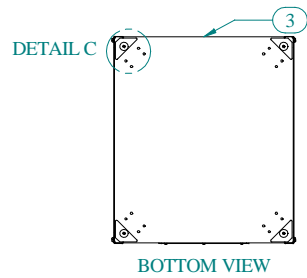

Data subject to change without notice. Isometric drawing not to scale.

**HAMMOND
MANUFACTURING™**

www.hammondmfg.com

PART NO. REFK1905624