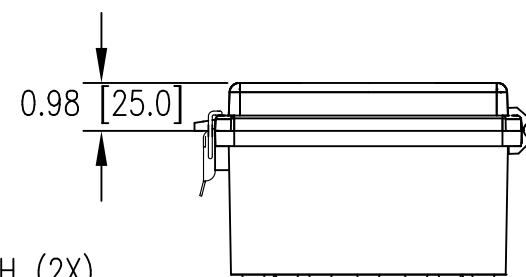

SECTION A-A

LATCH (2X)

0.08 [2.0] PADS

MATERIAL:

BODY - POLYCARBONATE RESIN 10% GLASS FIBER FILLED  
COVER - POLYCARBONATE

COLOR:

BODY - LIGHT GRAY  
COVER - LIGHT GRAY OR CLEAR (SUFFIX -C)

UL508 / NEMA TYPE 4X WITH IP-67 TUV RATING & UL-94 5VA RATING  
CONTINUOUS GASKET IN COVER  
SUPPLIED WITH TWO M4 x 8mm LG. TRUSS HEAD MACHINE SCREWS

DIMENSIONS ARE INCH [MM]  
DRAWING FOR REFERENCE