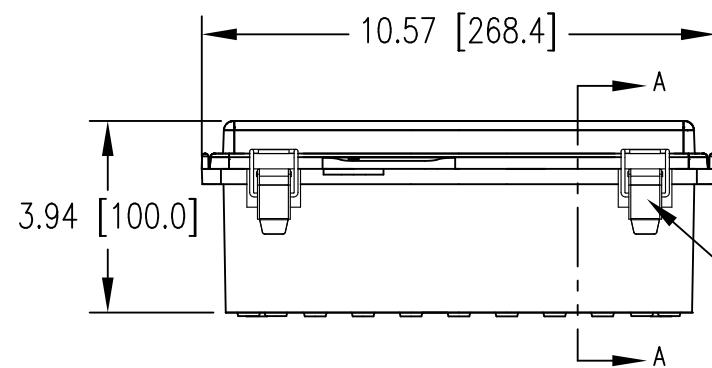

SECTION A-A

LATCH (2X)

0.08 [2.0] PADS

MATERIAL:

BODY - POLYCARBONATE RESIN 10% GLASS FIBER FILLED  
COVER - POLYCARBONATE

COLOR:

BODY - LIGHT GRAY  
COVER - LIGHT GRAY OR CLEAR (SUFFIX -C)

UL508 / NEMA TYPE 4X WITH IP-67 TUV RATING & UL-94 5VA RATING  
CONTINUOUS GASKET IN COVER  
SUPPLIED WITH TWO M4 x 8mm LG. TRUSS HEAD MACHINE SCREWS

DIMENSIONS ARE INCH [MM]  
DRAWING FOR REFERENCE