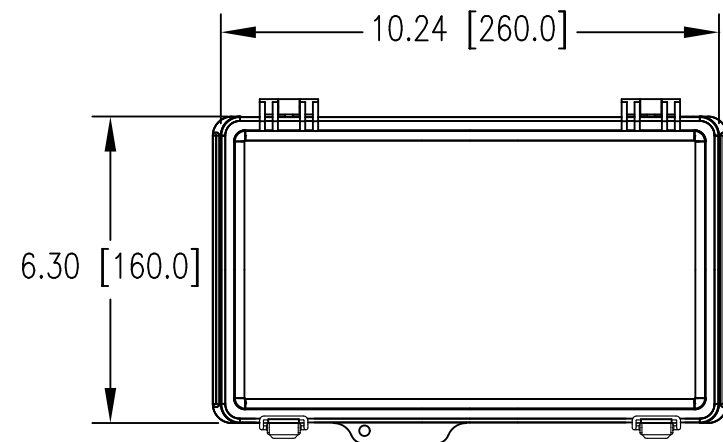

PART NAME

PTQ SERIES ENCLOSURE

PART No.

PTQ-11050

PTQ-11050-C

REV. DATE

7-10-15

INSIDE VIEW OF BODY WITH COVER REMOVED