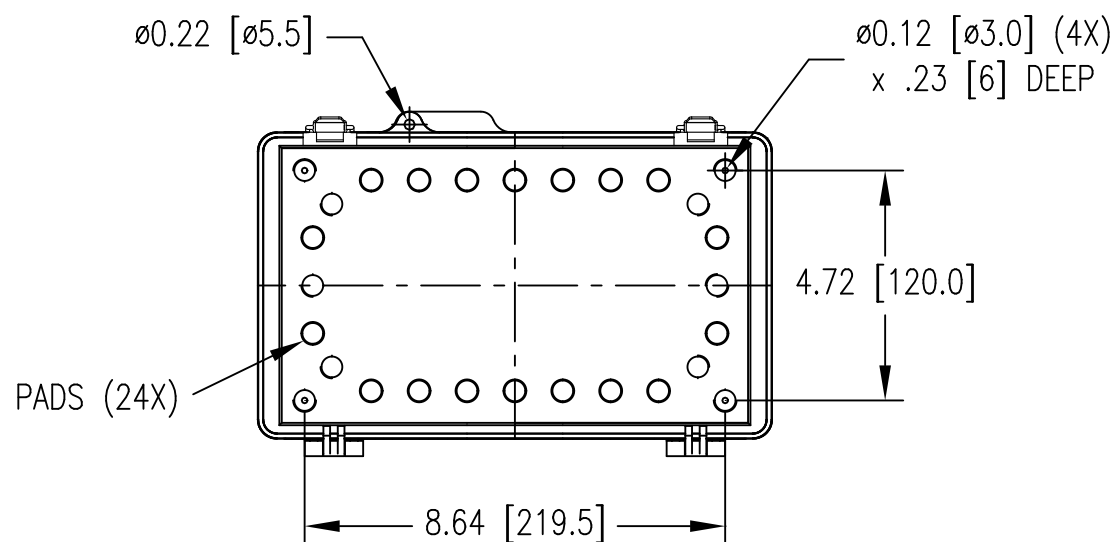

PART NAME

PTQ SERIES ENCLOSURE

PART No.

PTQ-11050

PTQ-11050-C

REV. DATE

7-10-15

INSIDE VIEW OF BODY WITH COVER REMOVED

SECTION A-A

LATCH (2X)

0.08 [2.0] PADS

MATERIAL:

BODY - POLYCARBONATE RESIN 10% GLASS FIBER FILLED  
COVER - POLYCARBONATE

COLOR:

BODY - LIGHT GRAY  
COVER - LIGHT GRAY OR CLEAR (SUFFIX -C)

UL508 / NEMA TYPE 4X WITH IP-67 TUV RATING & UL-94 5VA RATING  
CONTINUOUS GASKET IN COVER  
SUPPLIED WITH TWO M4 x 8mm LG. TRUSS HEAD MACHINE SCREWS

DIMENSIONS ARE INCH [MM]  
DRAWING FOR REFERENCE