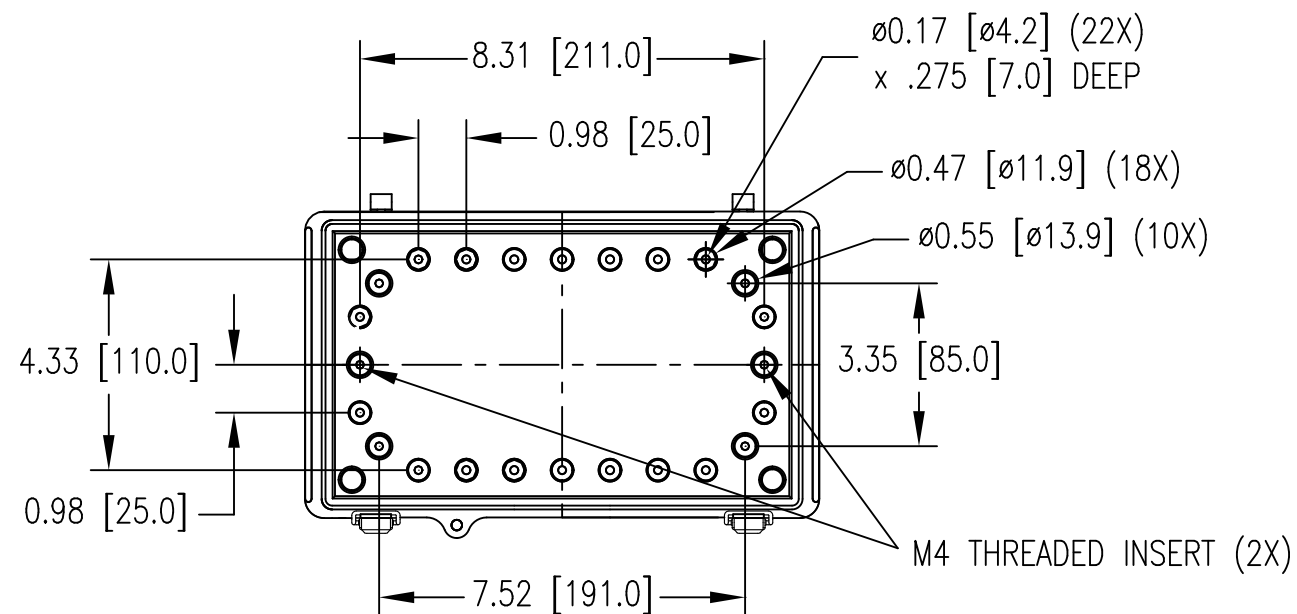

PART NAME

PTQ SERIES ENCLOSURE

PART No.

PTQ-11050

PTQ-11050-C

REV. DATE

7-10-15

INSIDE VIEW OF BODY WITH COVER REMOVED

SECTION A-A

LATCH (2X)

0.08 [2.0] PADS

MATERIAL:

BODY - POLYCARBONATE RESIN 10% GLASS FIBER FILLED  
COVER - POLYCARBONATE

COLOR:

BODY - LIGHT GRAY  
COVER - LIGHT GRAY OR CLEAR (SUFFIX -C)

UL508 / NEMA TYPE 4X WITH IP-67 TUV RATING & UL-94 5VA RATING  
CONTINUOUS GASKET IN COVER  
SUPPLIED WITH TWO M4 x 8mm LG. TRUSS HEAD MACHINE SCREWS

DIMENSIONS ARE INCH [MM]  
DRAWING FOR REFERENCE