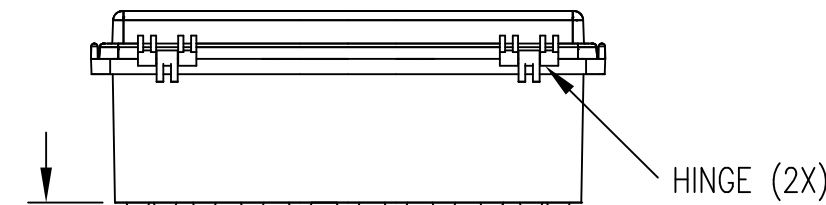

SECTION A-A

LATCH (2X)

0.08 [2.0] PADS

MATERIAL:

BODY - POLYCARBONATE RESIN 10% GLASS FIBER FILLED  
COVER - POLYCARBONATE

COLOR:

BODY - LIGHT GRAY  
COVER - LIGHT GRAY OR CLEAR (SUFFIX -C)

UL508 / NEMA TYPE 4X WITH IP-67 TUV RATING & UL-94 5VA RATING  
CONTINUOUS GASKET IN COVER  
SUPPLIED WITH TWO M4 x 8mm LG. TRUSS HEAD MACHINE SCREWS

DIMENSIONS ARE INCH [MM]  
DRAWING FOR REFERENCE