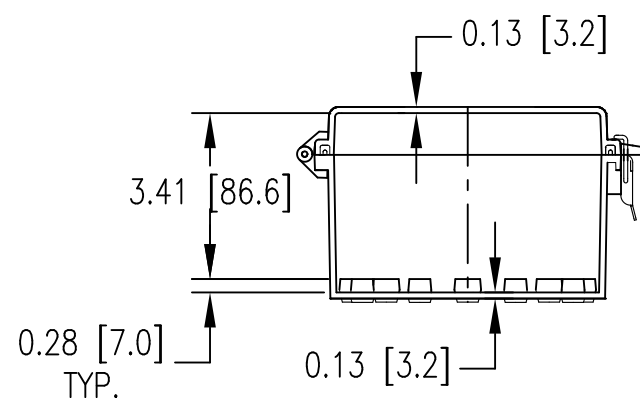

SECTION A-A

LATCH (2X)

0.08 [2.0] PADS

MATERIAL:

BODY - POLYCARBONATE RESIN 10% GLASS FIBER FILLED  
COVER - POLYCARBONATE

COLOR:

BODY - LIGHT GRAY  
COVER - LIGHT GRAY OR CLEAR (SUFFIX -C)

UL508 / NEMA TYPE 4X WITH IP-67 TUV RATING & UL-94 5VA RATING  
CONTINUOUS GASKET IN COVER  
SUPPLIED WITH TWO M4 x 8mm LG. TRUSS HEAD MACHINE SCREWS

DIMENSIONS ARE INCH [MM]  
DRAWING FOR REFERENCE