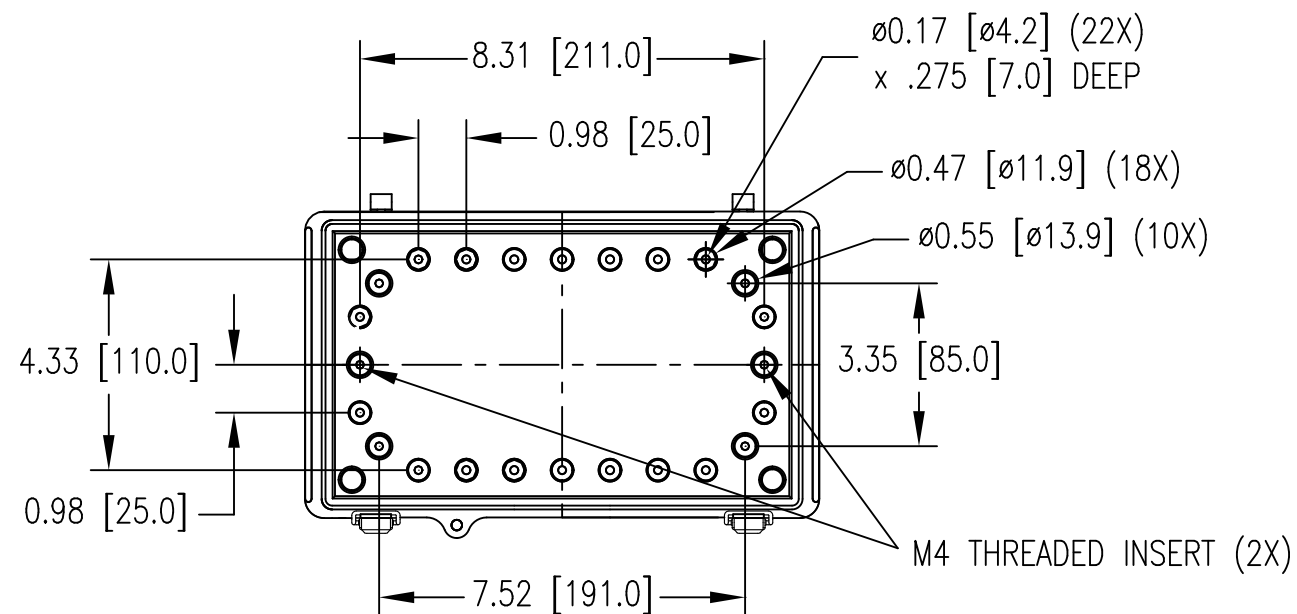

PART NAME

PTQ SERIES ENCLOSURE

PART No.

PTQ-11050

PTQ-11050-C

REV. DATE

7-10-15

INSIDE VIEW OF BODY WITH COVER REMOVED

SECTION A-A

LATCH (2X)

0.08 [2.0] PADS

HINGE (2X)

MATERIAL:

BODY - POLYCARBONATE RESIN 10% GLASS FIBER FILLED
COVER - POLYCARBONATE

COLOR:

BODY - LIGHT GRAY
COVER - LIGHT GRAY OR CLEAR (SUFFIX -C)

UL508 / NEMA TYPE 4X WITH IP-67 TUV RATING & UL-94 5VA RATING
CONTINUOUS GASKET IN COVER
SUPPLIED WITH TWO M4 x 8mm LG. TRUSS HEAD MACHINE SCREWS

DIMENSIONS ARE INCH [MM]
DRAWING FOR REFERENCE

Данный компонент на территории Российской Федерации