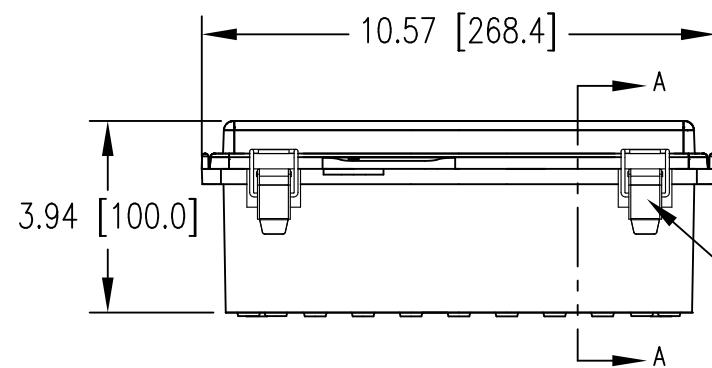

SECTION A-A

LATCH (2X)

0.08 [2.0] PADS

HINGE (2X)

MATERIAL:

BODY - POLYCARBONATE RESIN 10% GLASS FIBER FILLED
COVER - POLYCARBONATE

COLOR:

BODY - LIGHT GRAY
COVER - LIGHT GRAY OR CLEAR (SUFFIX -C)

UL508 / NEMA TYPE 4X WITH IP-67 TUV RATING & UL-94 5VA RATING
CONTINUOUS GASKET IN COVER
SUPPLIED WITH TWO M4 x 8mm LG. TRUSS HEAD MACHINE SCREWS

DIMENSIONS ARE INCH [MM]
DRAWING FOR REFERENCE

Данный компонент на территории Российской Федерации