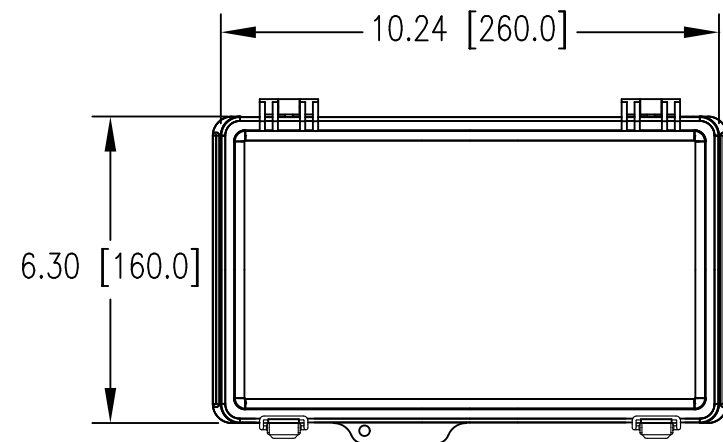

PART NAME

PTQ SERIES ENCLOSURE

PART No.

PTQ-11050

PTQ-11050-C

REV. DATE

7-10-15