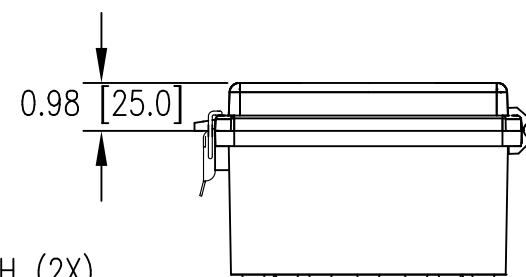

SECTION A-A

LATCH (2X)

0.08 [2.0] PADS

HINGE (2X)

MATERIAL:

BODY - POLYCARBONATE RESIN 10% GLASS FIBER FILLED
COVER - POLYCARBONATE

COLOR:

BODY - LIGHT GRAY
COVER - LIGHT GRAY OR CLEAR (SUFFIX -C)

UL508 / NEMA TYPE 4X WITH IP-67 TUV RATING & UL-94 5VA RATING
CONTINUOUS GASKET IN COVER
SUPPLIED WITH TWO M4 x 8mm LG. TRUSS HEAD MACHINE SCREWS

DIMENSIONS ARE INCH [MM]
DRAWING FOR REFERENCE

Данный компонент на территории Российской Федерации