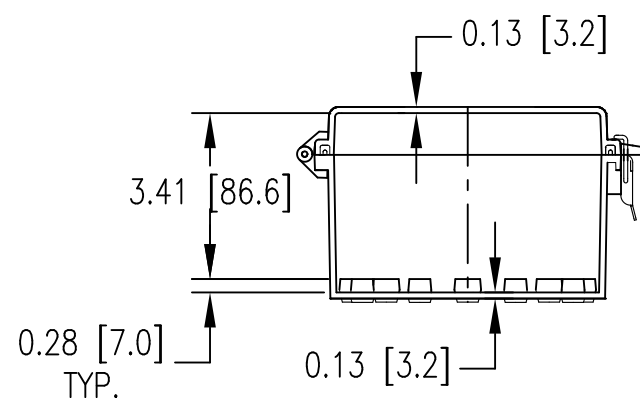

SECTION A-A

LATCH (2X)

0.08 [2.0] PADS

HINGE (2X)

MATERIAL:

BODY - POLYCARBONATE RESIN 10% GLASS FIBER FILLED
COVER - POLYCARBONATE

COLOR:

BODY - LIGHT GRAY
COVER - LIGHT GRAY OR CLEAR (SUFFIX -C)

UL508 / NEMA TYPE 4X WITH IP-67 TUV RATING & UL-94 5VA RATING
CONTINUOUS GASKET IN COVER
SUPPLIED WITH TWO M4 x 8mm LG. TRUSS HEAD MACHINE SCREWS

DIMENSIONS ARE INCH [MM]
DRAWING FOR REFERENCE

Данный компонент на территории Российской Федерации