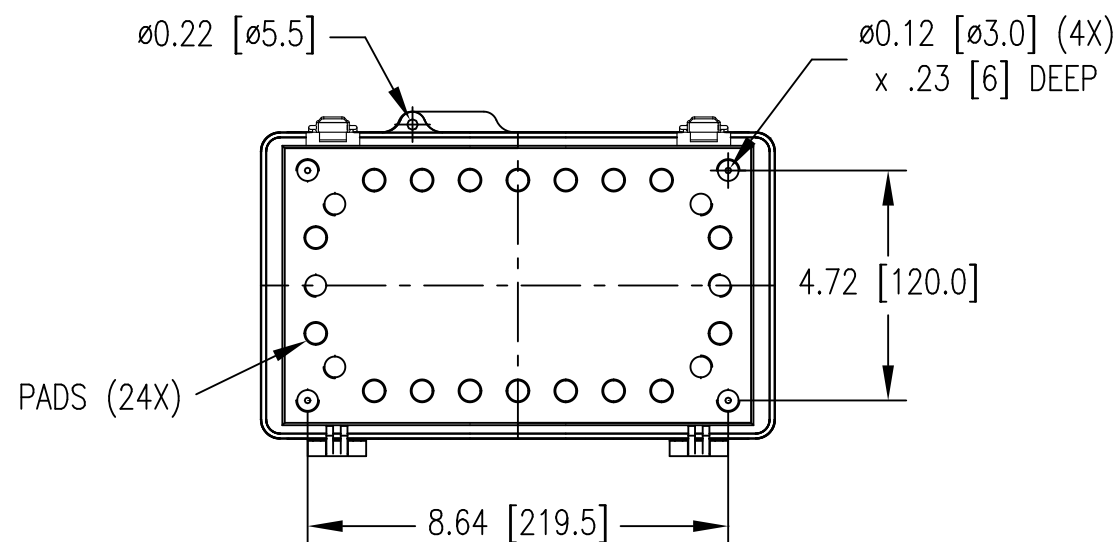

SECTION A-A

LATCH (2X)

0.08 [2.0] PADS

HINGE (2X)

MATERIAL:

BODY - POLYCARBONATE RESIN 10% GLASS FIBER FILLED
COVER - POLYCARBONATE

COLOR:

BODY - LIGHT GRAY
COVER - LIGHT GRAY OR CLEAR (SUFFIX -C)

UL508 / NEMA TYPE 4X WITH IP-67 TUV RATING & UL-94 5VA RATING
CONTINUOUS GASKET IN COVER
SUPPLIED WITH TWO M4 x 8mm LG. TRUSS HEAD MACHINE SCREWS

DIMENSIONS ARE INCH [MM]
DRAWING FOR REFERENCE

Данный компонент на территории Российской Федерации