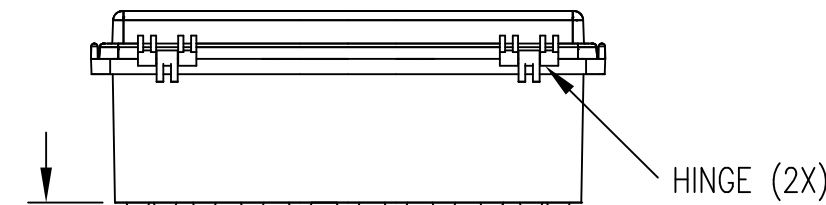

SECTION A-A

LATCH (2X)

0.08 [2.0] PADS

HINGE (2X)

MATERIAL:

BODY - POLYCARBONATE RESIN 10% GLASS FIBER FILLED
COVER - POLYCARBONATE

COLOR:

BODY - LIGHT GRAY
COVER - LIGHT GRAY OR CLEAR (SUFFIX -C)

UL508 / NEMA TYPE 4X WITH IP-67 TUV RATING & UL-94 5VA RATING
CONTINUOUS GASKET IN COVER
SUPPLIED WITH TWO M4 x 8mm LG. TRUSS HEAD MACHINE SCREWS

DIMENSIONS ARE INCH [MM]
DRAWING FOR REFERENCE

Данный компонент на территории Российской Федерации