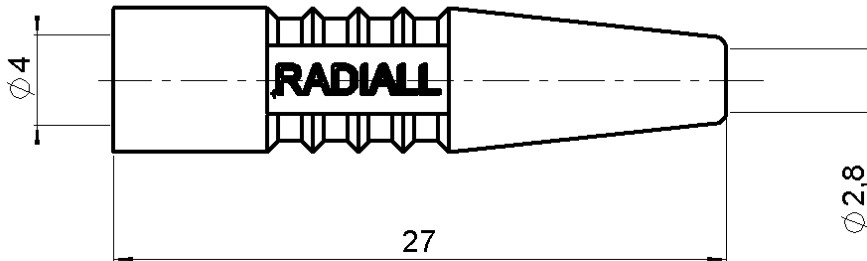

**BLACK SLEEVE PROTECTOR**

**CABLE DIA 2.6 - PACK 10**

**R280.560.000**

Series : ACC-COAX

All dimensions are in mm.

COMPONENTS	MATERIALS	PLATINGS ( $\mu\text{m}$ )
BODY	TEFABLOC TO CA 920 73 A	-
CENTER CONTACT	-	-
OUTER CONTACT	-	-
INSULATOR	-	-
GASKET	-	-
OTHERS PARTS	-	-

Operating temperature :  $-50/+125^{\circ}\text{C}$

Weight : 0.520 g

Others characteristics : COULEUR :NOIR  
COLOUR :BLACK

Issue : 0146 B

In the effort to improve our products, we reserve the right to make changes judged to be necessary.