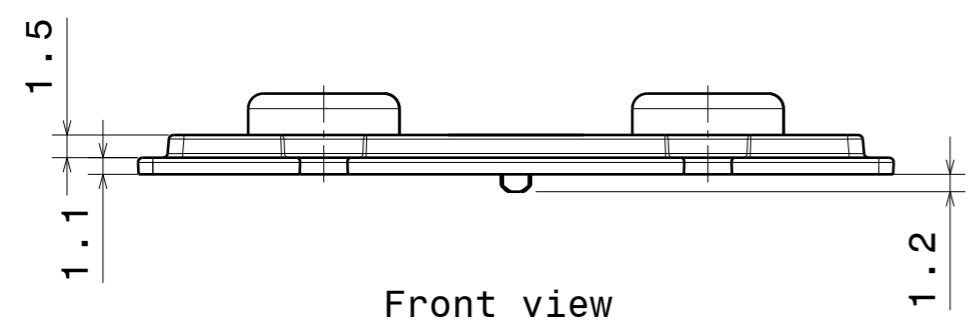

Isometric view  
Scale 1:1

This drawing applies to:  
C13936\_STRADA-2X2-B2-STP  
C13937\_STRADA-2X2-C-STP

Tolerances if not otherwise shown  
According to DIN ISO 2768-1  
Linear measures:  
Up to 30mm class M, otherwise class C.  
According to DIN ISO 2768-2  
Form and position: class L

SIZE	PART NUMBER		
A3	-		
SCALE	2:1	WEIGHT (g)	SHEET 1/1