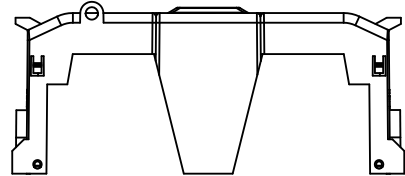

JM60400-1CR WITH CVR-J-60400 INSTALLED

JM60400-1CR WITH CVRI-J-60400 INSTALLED

WARNING
TO AVOID ELECTRICAL SHOCK, TURN POWER OFF BEFORE INSTALLING, REMOVING OR SERVICING.

CVR-J-60400

CVRI-J-60400

CUT OPEN ALONG THIS DOTTED LINE FOR WIRES ABOVE 250 KCMIL