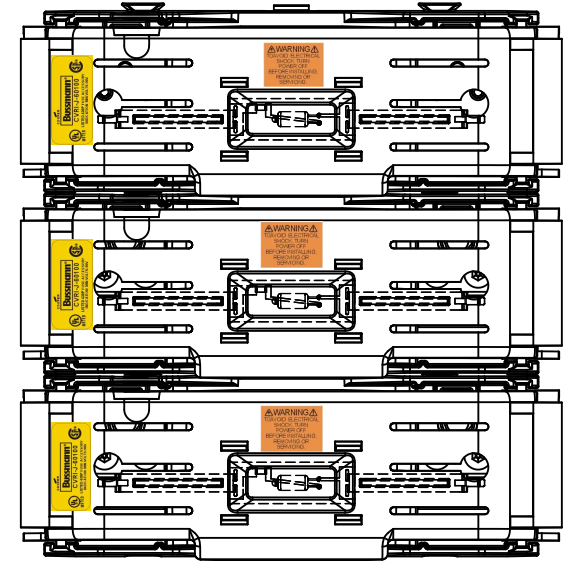

**JM60100-3CR
WITH CVRI-J-60100 INSTALLED**

REMOVE FOR WIRES
ABOVE 6 AWG

COOPER Bussmann
St. Louis MO 63178

Class J fuse holder-CUST

SCALE: 1:1 SIZE: A3 SHEET: 5 OF 14