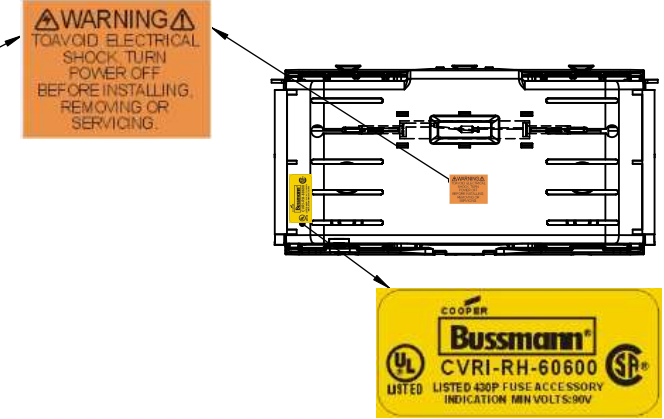

JM60600-1CR WITH CVRI-J-60600 INSTALLED

CVR-J-60600