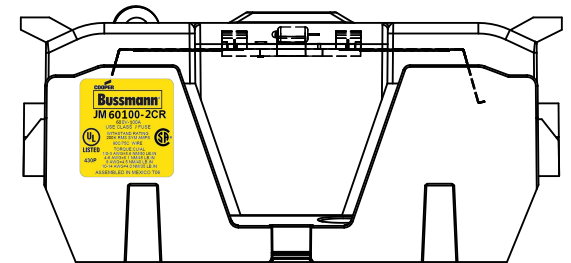

SCALE: 1:1 SIZE: A3 SHEET: 3 OF 14

DESIGN UNITS: METRIC (mm)
UNLESS OTHERWISE SPECIFIED
[INCHES]

THIRD ANGLE PROJECTION

JM60100-2CR

**JM60100-2CR
WITH CVR-J-60100 INSTALLED**

**JM60100-2CR
WITH CVRI-J-60100 INSTALLED**