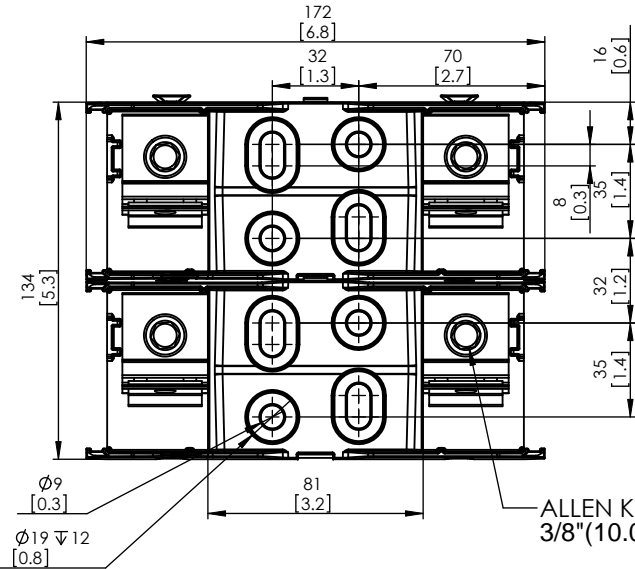

COOPER Bussmann
St. Louis MO 63178

Class J fuse holder-CUST

SCALE: 1:2 SIZE: A3 SHEET: 6 OF 14

DESIGN UNITS: METRIC (mm)
UNLESS OTHERWISE SPECIFIED
[INCHES]

THIRD ANGLE PROJECTION

JM60200-2CR

**JM60200-2CR
WITH CVR-J-60200 INSTALLED**