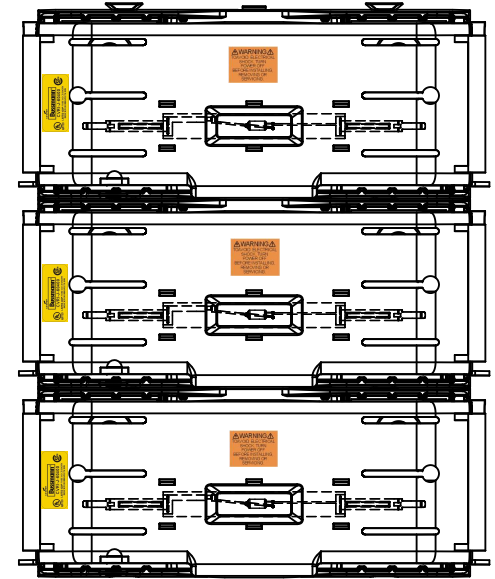

**JM60400-3CR
WITH CVRI-J-60400 INSTALLED**

COOPER Bussmann
St. Louis MO 63178

TITLE:
Class J fuse holder-CUST

SCALE: 1:5 SIZE: A3 SHEET: 11 OF 14