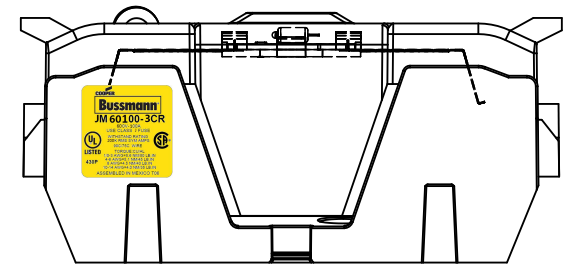

**JM60100-3CR
WITH CVRI-J-60100 INSTALLED**

REMOVE FOR WIRES
ABOVE 6 AWG

COOPER Bussmann
St. Louis MO 63178

Class J fuse holder-CUST

SCALE: 1:1 SIZE: A3 SHEET: 5 OF 14