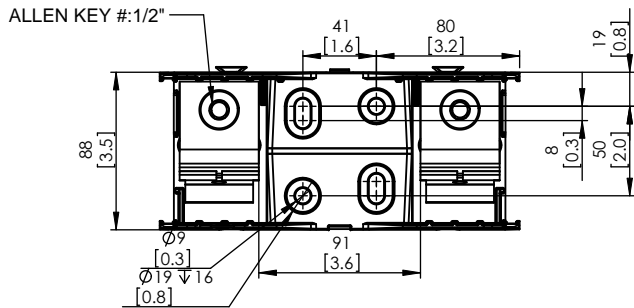

JM60200-3CR

**JM60200-3CR
WITH CVR-J-60200 INSTALLED**

**JM60200-3CR
WITH CVRI-J-60200 INSTALLED**

COOPER Bussmann
St. Louis MO 63178

TITLE:
Class J fuse holder-CUST

SCALE: 1:2 SIZE: A3 SHEET: 8 OF 14

JM60400-1CR