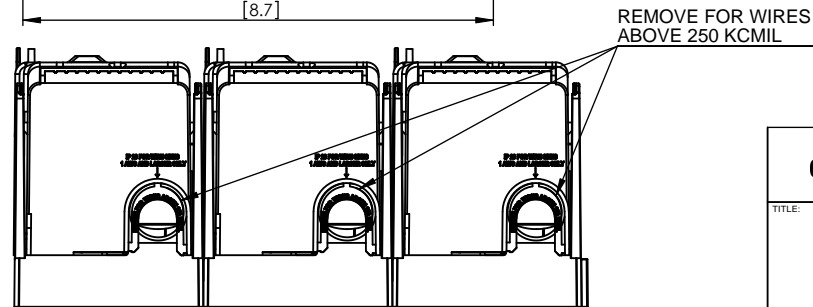

**JM60400-3CR
WITH CVRI-J-60400 INSTALLED**

COOPER Bussmann
St. Louis MO 63178

TITLE:
Class J fuse holder-CUST

SCALE: 1:5 SIZE: A3 SHEET: 11 OF 14