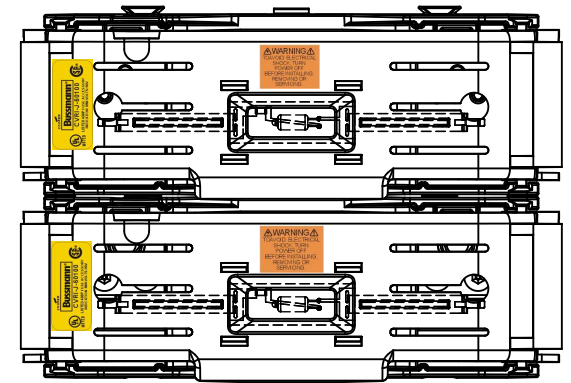

SCALE: 1:1 SIZE: A3 SHEET: 3 OF 14

DESIGN UNITS: METRIC (mm)
UNLESS OTHERWISE SPECIFIED
[INCHES]

THIRD ANGLE PROJECTION

JM60100-2CR

**JM60100-2CR
WITH CVR-J-60100 INSTALLED**

**JM60100-2CR
WITH CVRI-J-60100 INSTALLED**