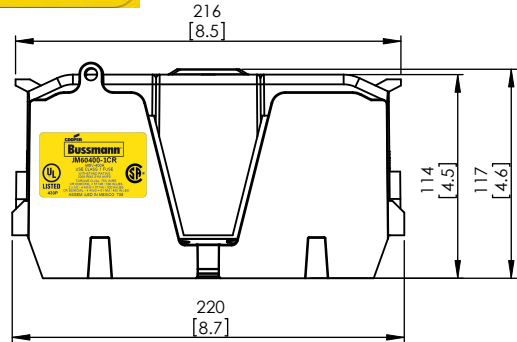

JM60400-1CR

JM60400-1CR WITH CVR-J-60400 INSTALLED

JM60400-1CR WITH CVRI-J-60400 INSTALLED

WARNING
TO AVOID ELECTRICAL SHOCK, TURN POWER OFF BEFORE INSTALLING, REMOVING OR SERVICING.

CVR-J-60400

CVRI-J-60400

CUT OPEN ALONG THIS DOTTED LINE FOR WIRES ABOVE 250 KCMIL

COOPER Bussmann
St. Louis MO 63178

TITLE:
Class J fuse holder-CUST

SCALE: 1:5 SIZE: A3 SHEET: 9 OF 14