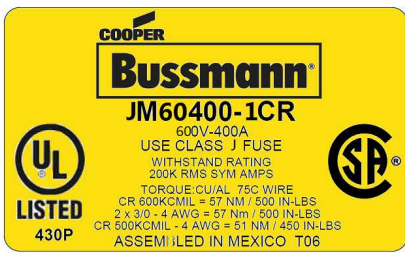

JM60400-1CR

JM60400-1CR WITH CVR-J-60400 INSTALLED

JM60400-1CR WITH CVRI-J-60400 INSTALLED

WARNING
TO AVOID ELECTRICAL SHOCK, TURN POWER OFF BEFORE INSTALLING, REMOVING OR SERVICING.

CVR-J-60400

CVRI-J-60400

CUT OPEN ALONG THIS DOTTED LINE FOR WIRES ABOVE 250 KCMIL

COOPER Bussmann
St. Louis MO 63178

TITLE:
Class J fuse holder-CUST

SCALE: 1:5 SIZE: A3 SHEET: 9 OF 14