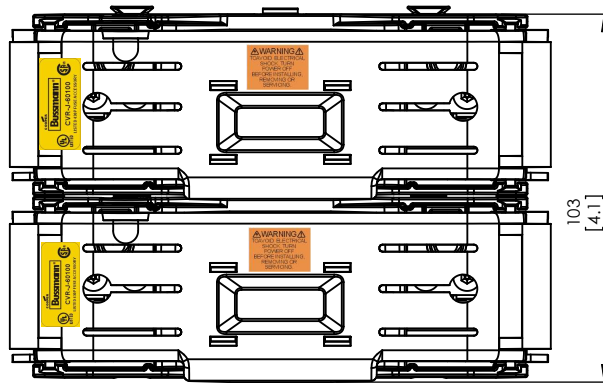

SCALE: 1:1 SIZE: A3 SHEET: 3 OF 14

DESIGN UNITS: METRIC (mm)
UNLESS OTHERWISE SPECIFIED
[INCHES]

THIRD ANGLE PROJECTION

JM60100-2CR

**JM60100-2CR
WITH CVR-J-60100 INSTALLED**

**JM60100-2CR
WITH CVRI-J-60100 INSTALLED**