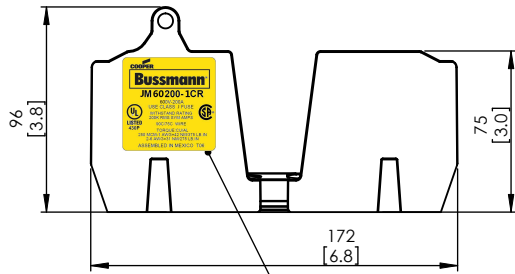

CVR-J-60200