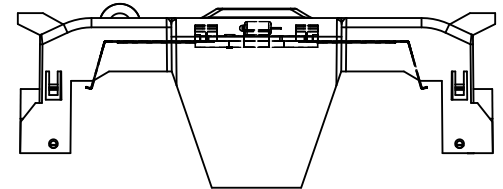

SCALE: 1:2 SIZE: A3 SHEET: 2 OF 14

JM60100-1CR

JM60100-1CR WITH CVR-J-60100 INSTALLED

JM60100-1CR WITH CVRI-J-60100 INSTALLED

CVR-J-60100

CVRI-J-60100

COOPER Bussmann
St. Louis MO 63178

Class J fuse holder-CUST