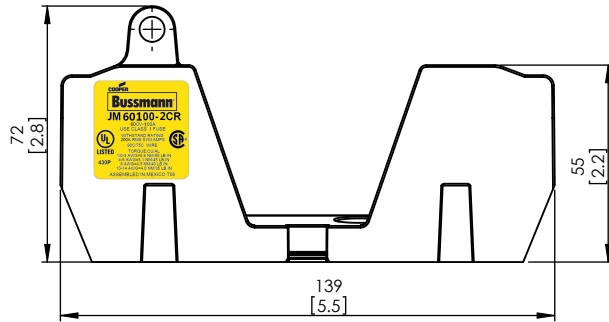

SCALE: 1:1 SIZE: A3 SHEET: 3 OF 14

DESIGN UNITS: METRIC (mm)
UNLESS OTHERWISE SPECIFIED
[INCHES]

THIRD ANGLE PROJECTION

JM60100-2CR

**JM60100-2CR
WITH CVR-J-60100 INSTALLED**

**JM60100-2CR
WITH CVRI-J-60100 INSTALLED**