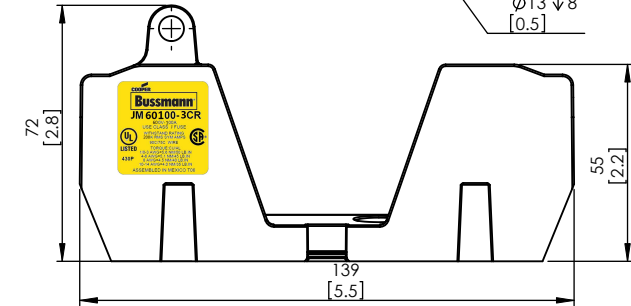

COOPER Bussmann
St. Louis MO 63178

TITLE:
Class J fuse holder-CUST

SCALE: 1:1 SIZE: A3 SHEET: 4 OF 14

DESIGN UNITS: METRIC (mm)
UNLESS OTHERWISE SPECIFIED
[INCHES]

JM60100-3CR

ALLEN KEY #:
3/16" (5.5MM)

Ø7 [0.3]
Ø13 ∇ 8 [0.5]