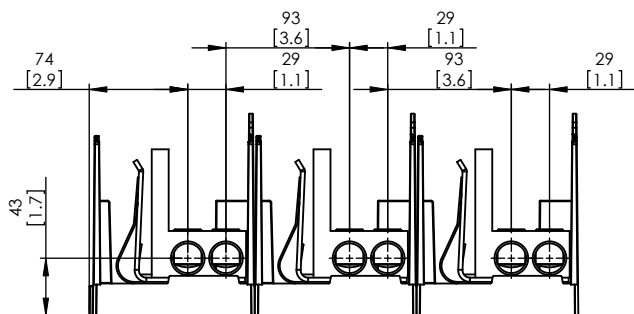

SCALE: 1:5 SIZE: A3 SHEET: 12 OF 14

JM60600-2CR

**JM60600-2CR
WITH CVR-J-60600 INSTALLED**

**JM60600-2CR
WITH CVRI-J-60600 INSTALLED**

JM60600-3CR

**JM60600-3CR
WITH CVR-J-60600 INSTALLED**

**JM60600-3CR
WITH CVRI-J-60600 INSTALLED**