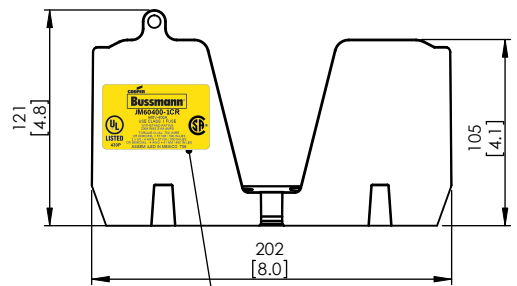

JM60400-1CR

JM60400-1CR WITH CVR-J-60400 INSTALLED

JM60400-1CR WITH CVRI-J-60400 INSTALLED

WARNING
TO AVOID ELECTRICAL SHOCK, TURN POWER OFF BEFORE INSTALLING, REMOVING OR SERVICING.

CVR-J-60400

CVRI-J-60400

CUT OPEN ALONG THIS DOTTED LINE FOR WIRES ABOVE 250 KCMIL

COOPER Bussmann
St. Louis MO 63178

TITLE:
Class J fuse holder-CUST

SCALE: 1:5 SIZE: A3 SHEET: 9 OF 14