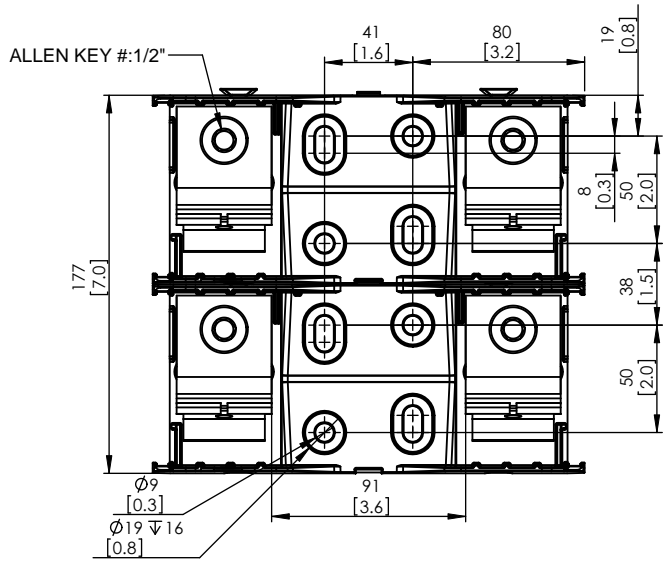

COOPER Bussmann
St. Louis MO 63178

TITLE:
Class J fuse holder-CUST

SCALE: 1:5 SIZE: A3 SHEET: 9 OF 14

JM60400-2CR

**JM60400-2CR
WITH CVR-J-60400 INSTALLED**

**JM60400-2CR
WITH CVRI-J-60400 INSTALLED**

DESIGN UNITS: METRIC (mm)
UNLESS OTHERWISE SPECIFIED
[INCHES]