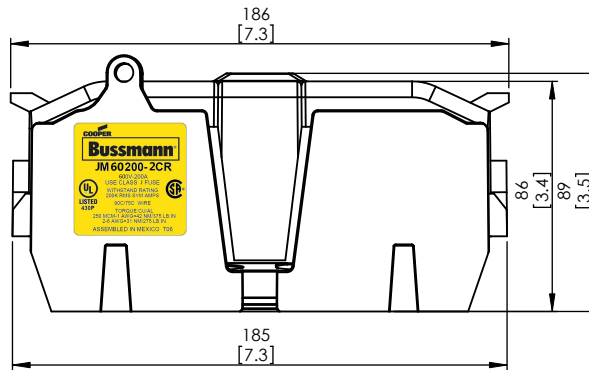

COOPER Bussmann
St. Louis MO 63178

Class J fuse holder-CUST

SCALE: 1:2 SIZE: A3 SHEET: 6 OF 14

DESIGN UNITS: METRIC (mm)
UNLESS OTHERWISE SPECIFIED
[INCHES]

THIRD ANGLE PROJECTION

JM60200-2CR

**JM60200-2CR
WITH CVR-J-60200 INSTALLED**