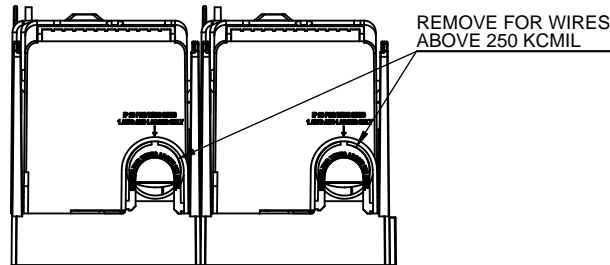

COOPER Bussmann
St. Louis MO 63178

TITLE:
Class J fuse holder-CUST

SCALE: 1:5 SIZE: A3 SHEET: 9 OF 14

JM60400-2CR

**JM60400-2CR
WITH CVR-J-60400 INSTALLED**

**JM60400-2CR
WITH CVRI-J-60400 INSTALLED**

DESIGN UNITS: METRIC (mm)
UNLESS OTHERWISE SPECIFIED
[INCHES]