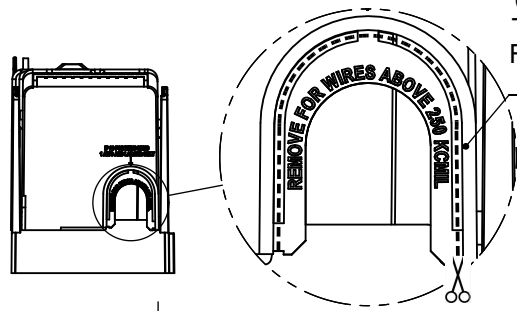

JM60400-1CR WITH CVR-J-60400 INSTALLED

JM60400-1CR WITH CVRI-J-60400 INSTALLED

WARNING
TO AVOID ELECTRICAL SHOCK, TURN POWER OFF BEFORE INSTALLING, REMOVING OR SERVICING.

CVR-J-60400

CVRI-J-60400

CUT OPEN ALONG THIS DOTTED LINE FOR WIRES ABOVE 250 KCMIL