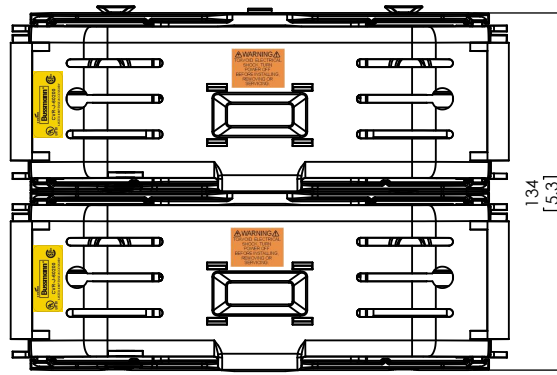

COOPER Bussmann
St. Louis MO 63178

Class J fuse holder-CUST

SCALE: 1:2 SIZE: A3 SHEET: 6 OF 14

DESIGN UNITS: METRIC (mm)
UNLESS OTHERWISE SPECIFIED
[INCHES]

THIRD ANGLE PROJECTION

JM60200-2CR

**JM60200-2CR
WITH CVR-J-60200 INSTALLED**