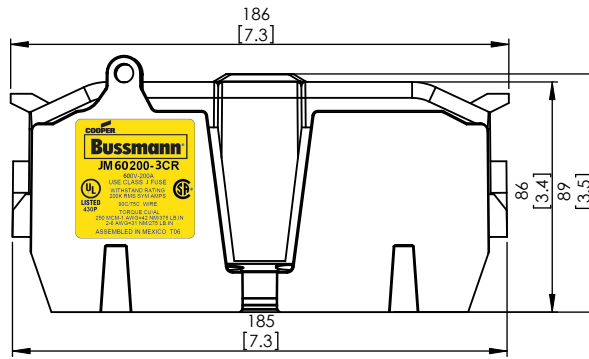

**JM60200-3CR
WITH CVRI-J-60200 INSTALLED**

COOPER Bussmann
St. Louis MO 63178

TITLE:
Class J fuse holder-CUST

SCALE: 1:2   SIZE: A3   SHEET: 8 OF 14