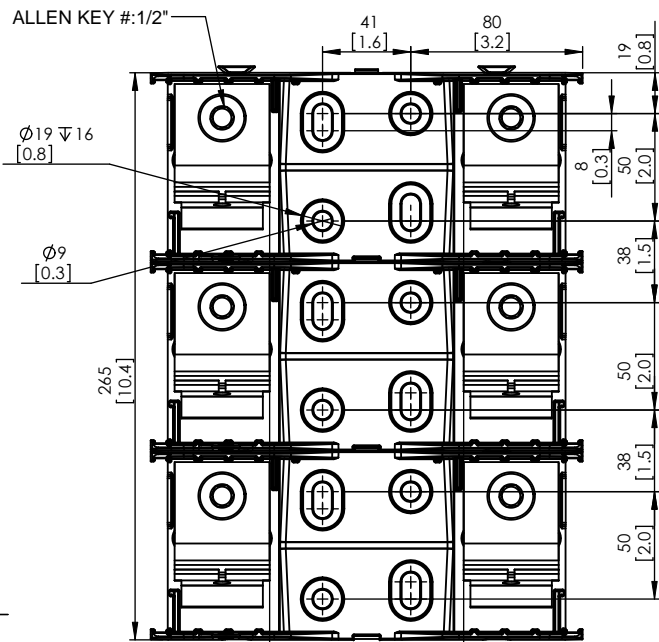

DESIGN UNITS: METRIC (mm)
UNLESS OTHERWISE SPECIFIED
[INCHES]

JM60400-3CR