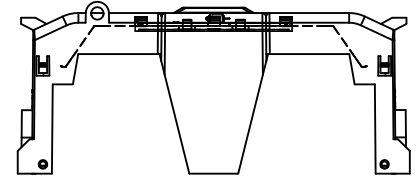

JM60400-1CR WITH CVR-J-60400 INSTALLED

JM60400-1CR WITH CVRI-J-60400 INSTALLED

WARNING
TO AVOID ELECTRICAL SHOCK, TURN POWER OFF BEFORE INSTALLING, REMOVING OR SERVICING.

CVR-J-60400

CVRI-J-60400

CUT OPEN ALONG THIS DOTTED LINE FOR WIRES ABOVE 250 KCMIL