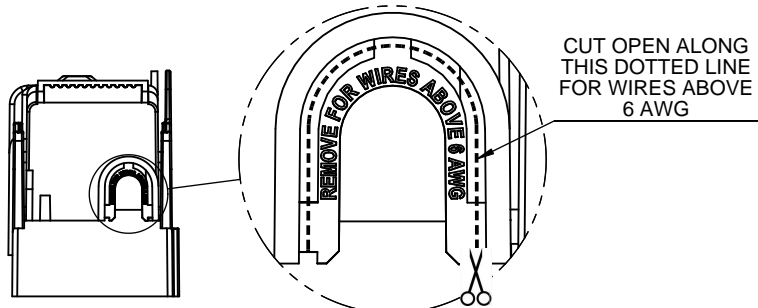

SCALE: 1:2 SIZE: A3 SHEET: 2 OF 14

JM60100-1CR

JM60100-1CR WITH CVR-J-60100 INSTALLED

JM60100-1CR WITH CVRI-J-60100 INSTALLED

CVR-J-60100

CVRI-J-60100

COOPER Bussmann
St. Louis MO 63178

Class J fuse holder-CUST