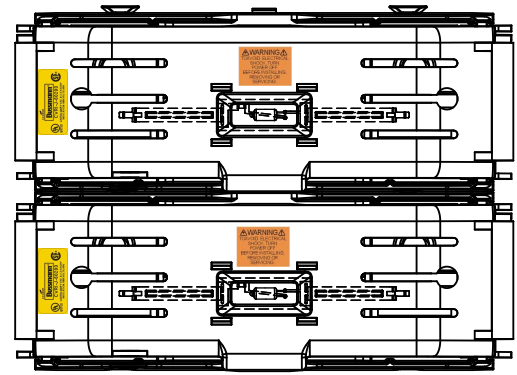

**JM60200-2CR
WITH CVRI-J-60200 INSTALLED**

COOPER Bussmann
St. Louis MO 63178

TITLE:
Class J fuse holder-CUST

SCALE: 1:2 SIZE: A3 SHEET: 7 OF 14