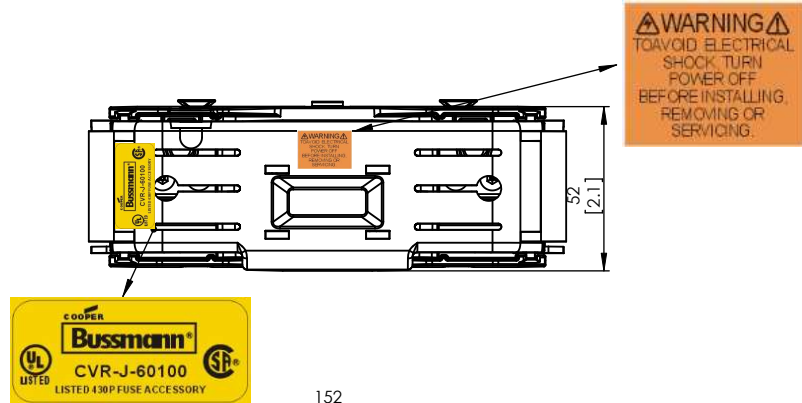

JM60100-1CR WITH CVR-J-60100 INSTALLED