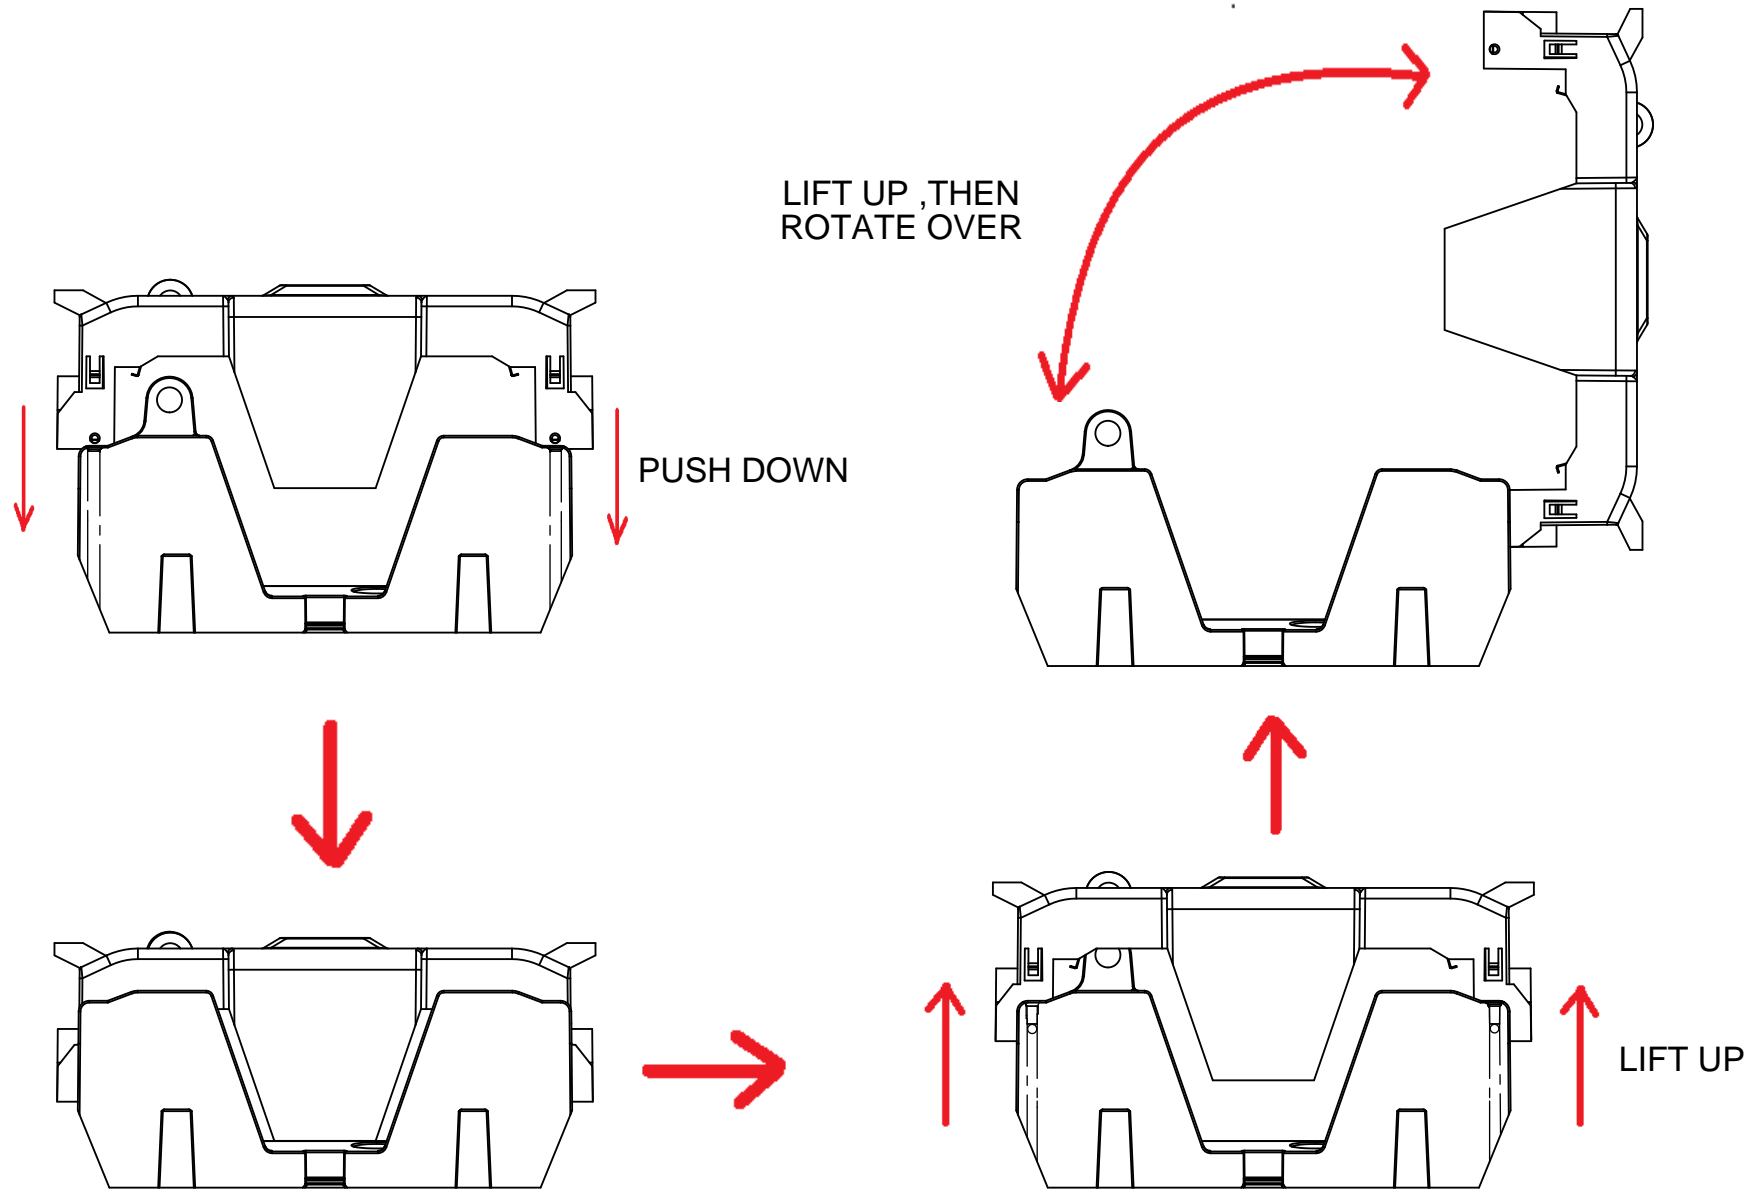

COOPER Bussmann
St. Louis MO 63178

TITLE:

Class J fuse holder-CUST

SCALE:
1:5

SIZE:
A3

SHEET:
1 OF 14

COOPER Bussmann
St. Louis MO 63178

TITLE:
Class J fuse holder-CUST