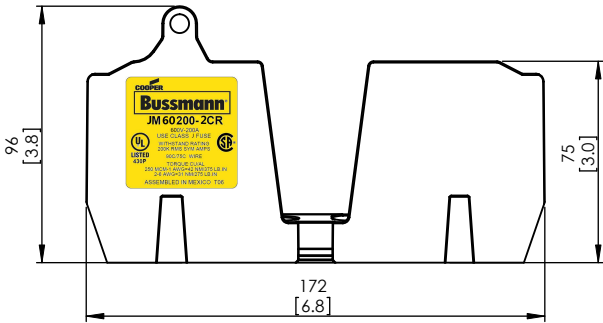

COOPER Bussmann
St. Louis MO 63178

Class J fuse holder-CUST

SCALE: 1:2 SIZE: A3 SHEET: 6 OF 14

DESIGN UNITS: METRIC (mm)
UNLESS OTHERWISE SPECIFIED
[INCHES]

THIRD ANGLE PROJECTION

JM60200-2CR

**JM60200-2CR
WITH CVR-J-60200 INSTALLED**