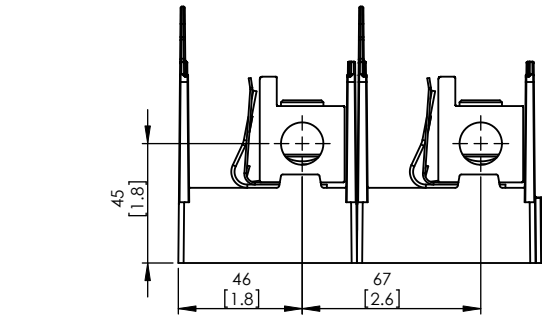

COOPER Bussmann
St. Louis MO 63178

Class J fuse holder-CUST

SCALE: 1:2 SIZE: A3 SHEET: 6 OF 14

DESIGN UNITS: METRIC (mm)
UNLESS OTHERWISE SPECIFIED
[INCHES]

THIRD ANGLE PROJECTION

JM60200-2CR

**JM60200-2CR
WITH CVR-J-60200 INSTALLED**