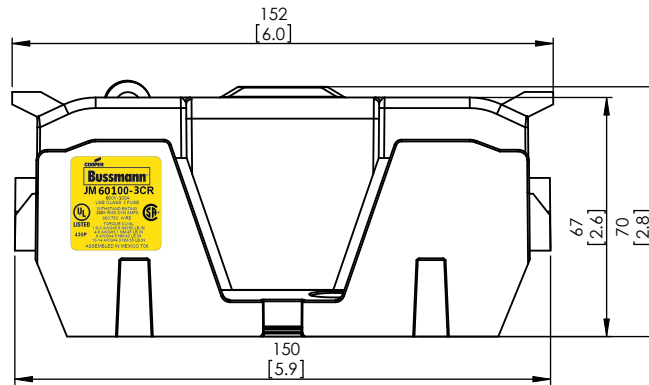

**JM60100-3CR
WITH CVR-J-60100 INSTALLED**