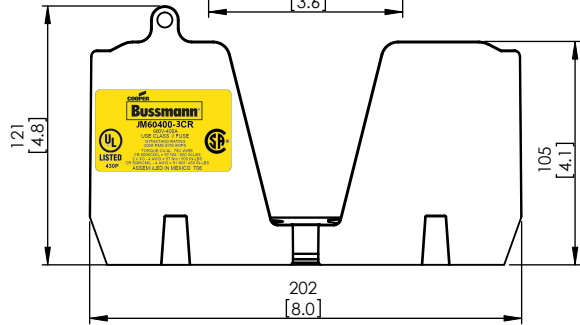

**JM60400-3CR
WITH CVRI-J-60400 INSTALLED**

COOPER Bussmann
St. Louis MO 63178

TITLE:
Class J fuse holder-CUST

SCALE: 1:5 SIZE: A3 SHEET: 11 OF 14