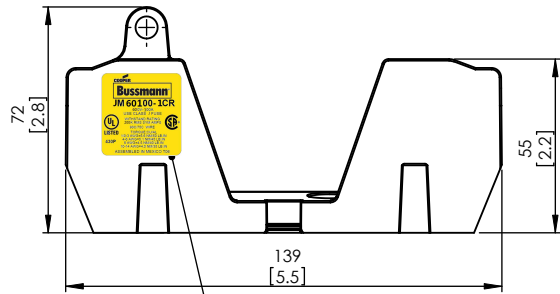

SCALE: 1:2 SIZE: A3 SHEET: 2 OF 14

JM60100-1CR

JM60100-1CR WITH CVR-J-60100 INSTALLED

JM60100-1CR WITH CVRI-J-60100 INSTALLED

CVR-J-60100

CVRI-J-60100

COOPER Bussmann
St. Louis MO 63178

Class J fuse holder-CUST