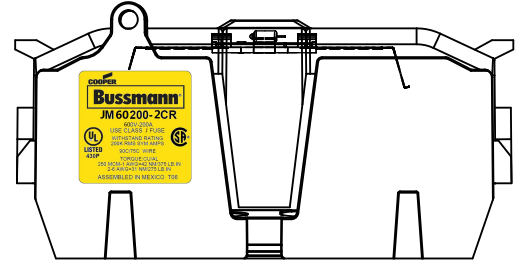

**JM60200-2CR
WITH CVRI-J-60200 INSTALLED**

COOPER Bussmann
St. Louis MO 63178

TITLE:
Class J fuse holder-CUST

SCALE: 1:2 SIZE: A3 SHEET: 7 OF 14