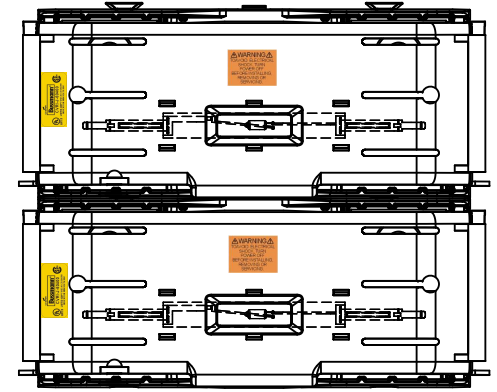

COOPER Bussmann
St. Louis MO 63178

TITLE:
Class J fuse holder-CUST

SCALE: 1:5 SIZE: A3 SHEET: 9 OF 14

JM60400-2CR

**JM60400-2CR
WITH CVR-J-60400 INSTALLED**

**JM60400-2CR
WITH CVRI-J-60400 INSTALLED**

DESIGN UNITS: METRIC (mm)
UNLESS OTHERWISE SPECIFIED
[INCHES]