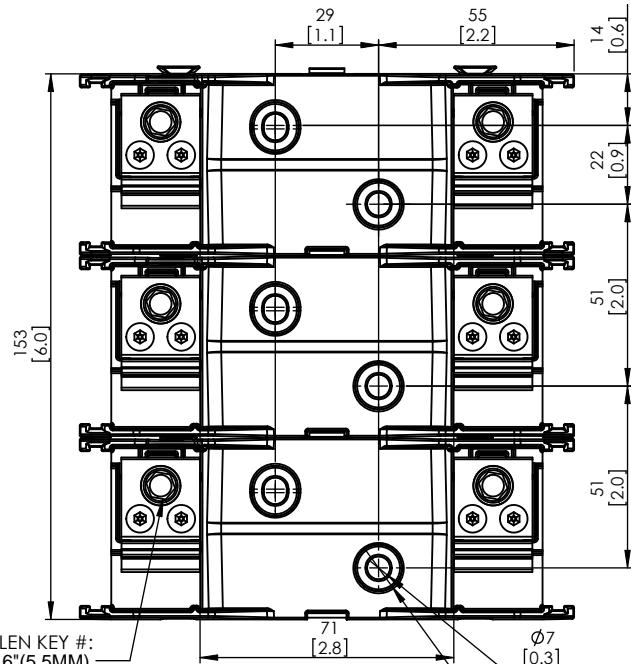

COOPER Bussmann
St. Louis MO 63178

TITLE:
Class J fuse holder-CUST

SCALE: 1:1 SIZE: A3 SHEET: 4 OF 14

DESIGN UNITS: METRIC (mm)
UNLESS OTHERWISE SPECIFIED
[INCHES]

JM60100-3CR

ALLEN KEY #:
3/16" (5.5MM)

Ø7 [0.3]
Ø13 ∇ 8 [0.5]