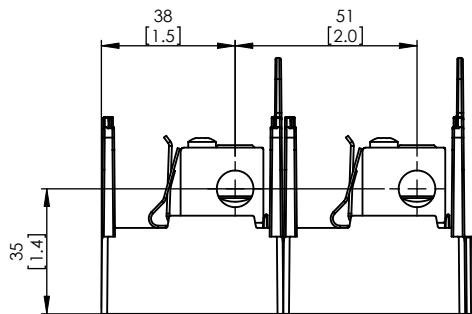

SCALE: 1:1 SIZE: A3 SHEET: 3 OF 14

DESIGN UNITS: METRIC (mm)
UNLESS OTHERWISE SPECIFIED
[INCHES]

THIRD ANGLE PROJECTION

JM60100-2CR

**JM60100-2CR
WITH CVR-J-60100 INSTALLED**

**JM60100-2CR
WITH CVRI-J-60100 INSTALLED**