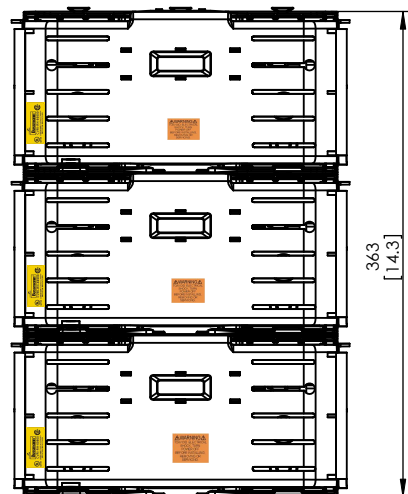

SCALE: 1:5 SIZE: A3 SHEET: 12 OF 14

JM60600-2CR

**JM60600-2CR
WITH CVR-J-60600 INSTALLED**

**JM60600-2CR
WITH CVRI-J-60600 INSTALLED**

JM60600-3CR

**JM60600-3CR
WITH CVR-J-60600 INSTALLED**

**JM60600-3CR
WITH CVRI-J-60600 INSTALLED**