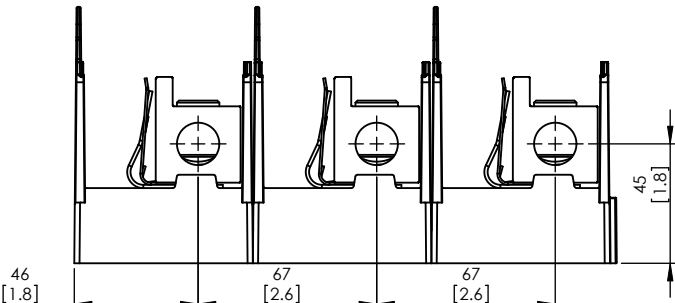

**JM60200-3CR
WITH CVRI-J-60200 INSTALLED**

COOPER Bussmann
St. Louis MO 63178

TITLE:
Class J fuse holder-CUST

SCALE: 1:2   SIZE: A3   SHEET: 8 OF 14