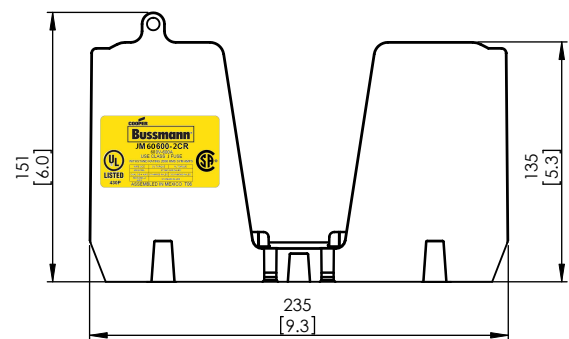

SCALE: 1:5 SIZE: A3 SHEET: 12 OF 14

JM60600-2CR

**JM60600-2CR
WITH CVR-J-60600 INSTALLED**

**JM60600-2CR
WITH CVRI-J-60600 INSTALLED**

JM60600-3CR

**JM60600-3CR
WITH CVR-J-60600 INSTALLED**

**JM60600-3CR
WITH CVRI-J-60600 INSTALLED**