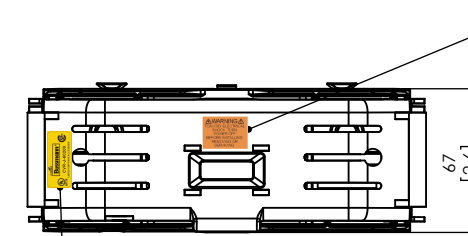

JM60200-1CR WITH CVR-J-60200 INSTALLED