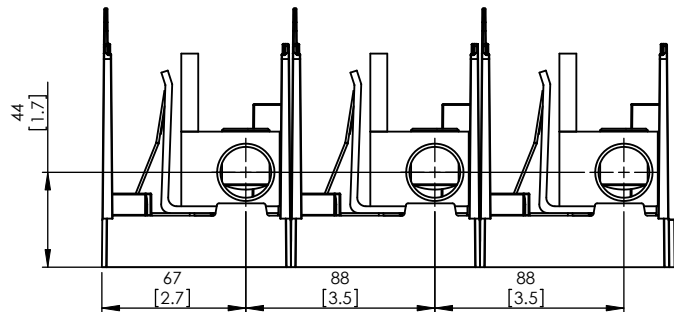

**JM60400-3CR
WITH CVRI-J-60400 INSTALLED**

COOPER Bussmann
St. Louis MO 63178

TITLE:
Class J fuse holder-CUST

SCALE: 1:5 SIZE: A3 SHEET: 11 OF 14