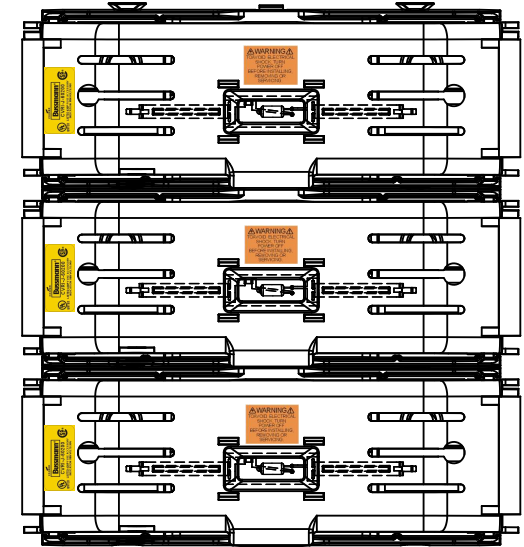

**JM60200-3CR
WITH CVRI-J-60200 INSTALLED**

COOPER Bussmann
St. Louis MO 63178

TITLE:
Class J fuse holder-CUST

SCALE: 1:2   SIZE: A3   SHEET: 8 OF 14