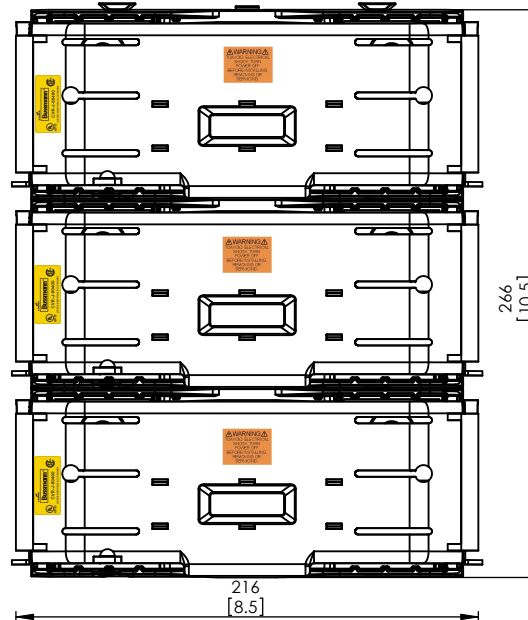

**JM60400-3CR
WITH CVR-J-60400 INSTALLED**