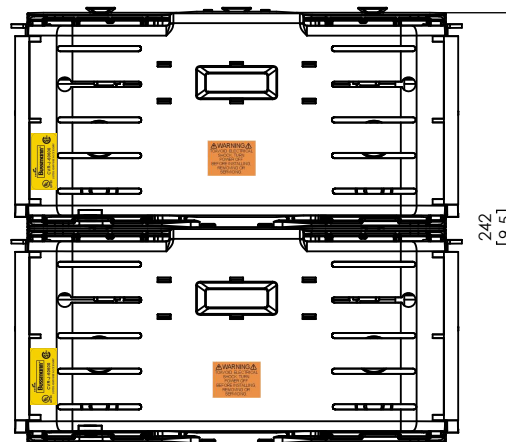

SCALE: 1:5 SIZE: A3 SHEET: 12 OF 14

JM60600-2CR

**JM60600-2CR
WITH CVR-J-60600 INSTALLED**

**JM60600-2CR
WITH CVRI-J-60600 INSTALLED**

JM60600-3CR

**JM60600-3CR
WITH CVR-J-60600 INSTALLED**

**JM60600-3CR
WITH CVRI-J-60600 INSTALLED**