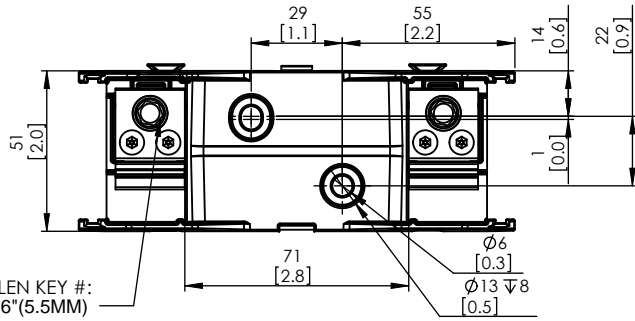

JM60100-1CR