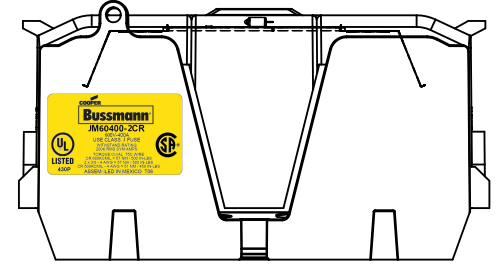

COOPER Bussmann
St. Louis MO 63178

TITLE:
Class J fuse holder-CUST

SCALE: 1:5 SIZE: A3 SHEET: 9 OF 14

JM60400-2CR

**JM60400-2CR
WITH CVR-J-60400 INSTALLED**

**JM60400-2CR
WITH CVRI-J-60400 INSTALLED**

DESIGN UNITS: METRIC (mm)
UNLESS OTHERWISE SPECIFIED
[INCHES]