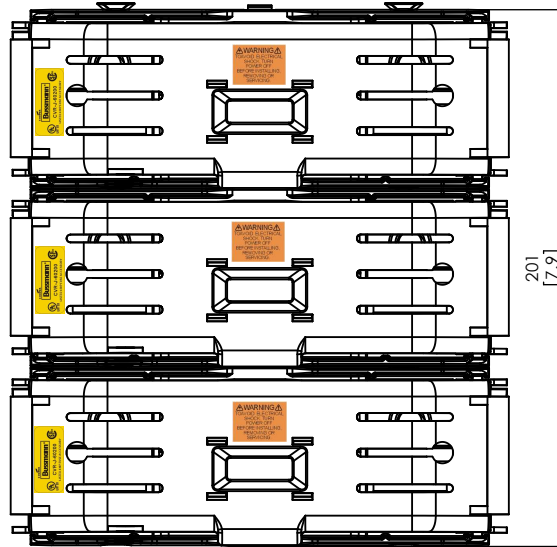

DESIGN UNITS: METRIC (mm)
UNLESS OTHERWISE SPECIFIED [INCHES]

JM60200-3CR

**JM60200-3CR
WITH CVR-J-60200 INSTALLED**

**JM60200-3CR
WITH CVRI-J-60200 INSTALLED**

COOPER Bussmann
St. Louis MO 63178

TITLE:
Class J fuse holder-CUST

SCALE: 1:2   SIZE: A3   SHEET: 8 OF 14