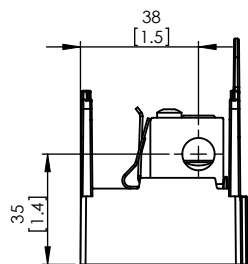

CVRI-J-60100

COOPER Bussmann
St. Louis MO 63178

Class J fuse holder-CUST

SCALE: 1:1 SIZE: A3 SHEET: 3 OF 14