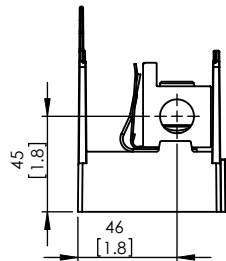

CVRI-J-60200

COOPER Bussmann
St. Louis MO 63178

Class J fuse holder-CUST

SCALE: 1:2 SIZE: A3 SHEET: 6 OF 14