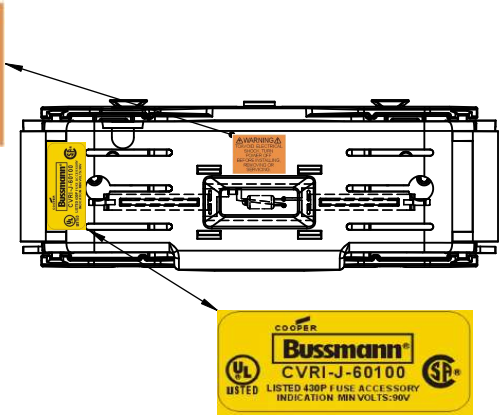

SCALE: 1:2 SIZE: A3 SHEET: 2 OF 14

JM60100-1CR

JM60100-1CR WITH CVR-J-60100 INSTALLED

JM60100-1CR WITH CVRI-J-60100 INSTALLED

CVR-J-60100

CVRI-J-60100

COOPER Bussmann
St. Louis MO 63178

Class J fuse holder-CUST