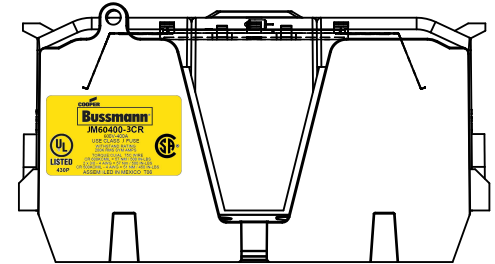

**JM60400-3CR
WITH CVRI-J-60400 INSTALLED**

COOPER Bussmann
St. Louis MO 63178

TITLE:
Class J fuse holder-CUST

SCALE: 1:5 SIZE: A3 SHEET: 11 OF 14