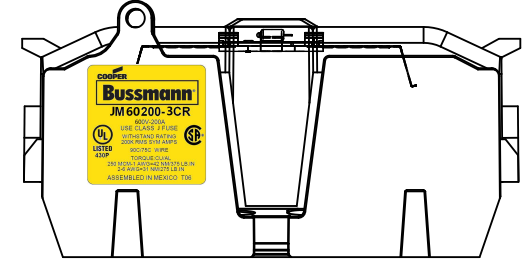

**JM60200-3CR
WITH CVRI-J-60200 INSTALLED**

COOPER Bussmann
St. Louis MO 63178

TITLE:
Class J fuse holder-CUST

SCALE: 1:2   SIZE: A3   SHEET: 8 OF 14