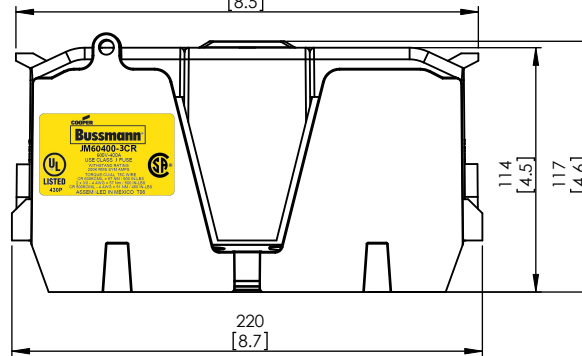

**JM60400-3CR
WITH CVRI-J-60400 INSTALLED**

COOPER Bussmann
St. Louis MO 63178

TITLE:
Class J fuse holder-CUST

SCALE: 1:5 SIZE: A3 SHEET: 11 OF 14