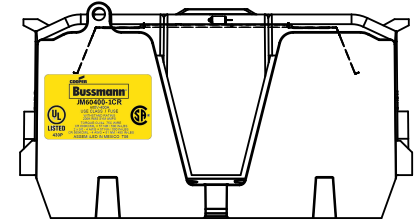

JM60400-1CR

JM60400-1CR WITH CVR-J-60400 INSTALLED

JM60400-1CR WITH CVRI-J-60400 INSTALLED

WARNING
TO AVOID ELECTRICAL SHOCK, TURN POWER OFF BEFORE INSTALLING, REMOVING OR SERVICING.

CVR-J-60400

CVRI-J-60400

CUT OPEN ALONG THIS DOTTED LINE FOR WIRES ABOVE 250 KCMIL

COOPER Bussmann
St. Louis MO 63178

TITLE:
Class J fuse holder-CUST

SCALE: 1:5 SIZE: A3 SHEET: 9 OF 14