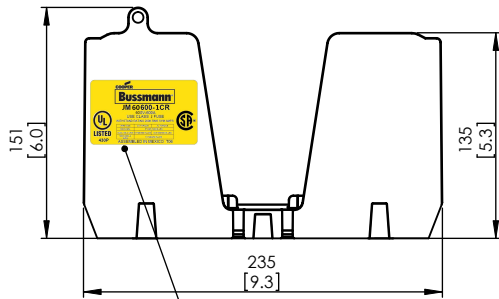

JM60600-1CR WITH CVRI-J-60600 INSTALLED

CVR-J-60600