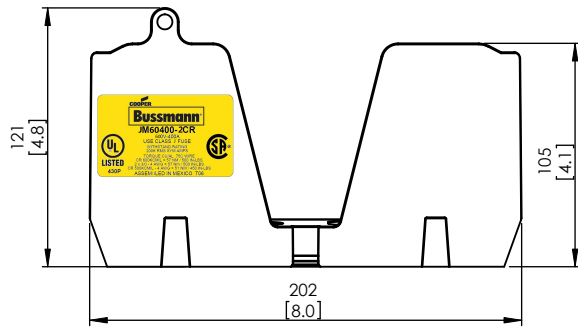

COOPER Bussmann
St. Louis MO 63178

TITLE:
Class J fuse holder-CUST

SCALE: 1:5 SIZE: A3 SHEET: 9 OF 14

JM60400-2CR

**JM60400-2CR
WITH CVR-J-60400 INSTALLED**

**JM60400-2CR
WITH CVRI-J-60400 INSTALLED**

DESIGN UNITS: METRIC (mm)
UNLESS OTHERWISE SPECIFIED
[INCHES]