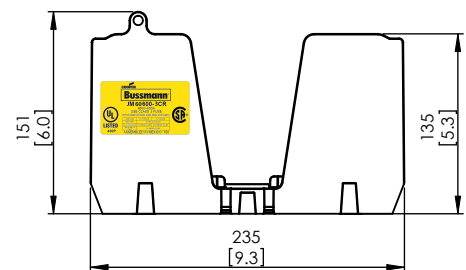

SCALE: 1:5 SIZE: A3 SHEET: 12 OF 14

JM60600-2CR

**JM60600-2CR
WITH CVR-J-60600 INSTALLED**

**JM60600-2CR
WITH CVRI-J-60600 INSTALLED**

JM60600-3CR

**JM60600-3CR
WITH CVR-J-60600 INSTALLED**

**JM60600-3CR
WITH CVRI-J-60600 INSTALLED**