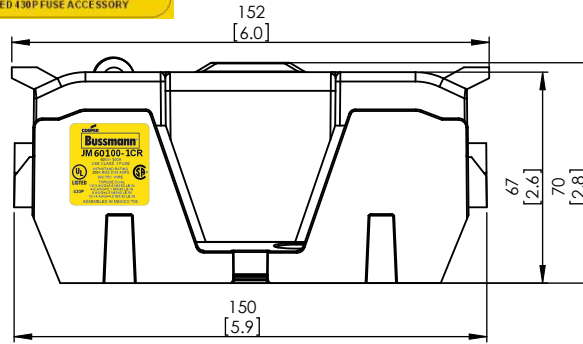

SCALE: 1:2 SIZE: A3 SHEET: 2 OF 14

JM60100-1CR

JM60100-1CR WITH CVR-J-60100 INSTALLED

JM60100-1CR WITH CVRI-J-60100 INSTALLED

CVR-J-60100

CVRI-J-60100

COOPER Bussmann
St. Louis MO 63178

Class J fuse holder-CUST