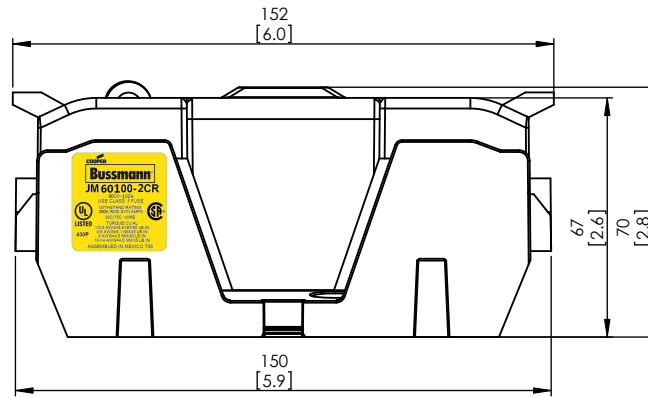

SCALE: 1:1 SIZE: A3 SHEET: 3 OF 14

DESIGN UNITS: METRIC (mm)
UNLESS OTHERWISE SPECIFIED
[INCHES]

THIRD ANGLE PROJECTION

JM60100-2CR

**JM60100-2CR
WITH CVR-J-60100 INSTALLED**

**JM60100-2CR
WITH CVRI-J-60100 INSTALLED**