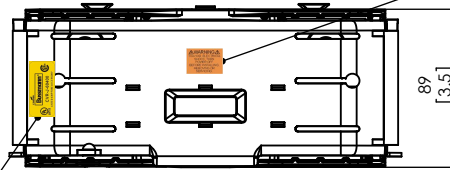

JM60400-1CR WITH CVR-J-60400 INSTALLED