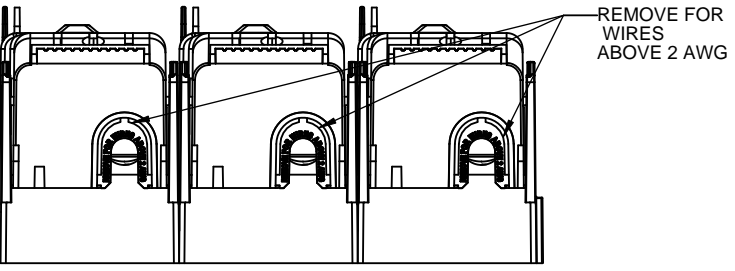

**JM60200-3CR
WITH CVRI-J-60200 INSTALLED**

COOPER Bussmann
St. Louis MO 63178

TITLE:
Class J fuse holder-CUST

SCALE: 1:2   SIZE: A3   SHEET: 8 OF 14