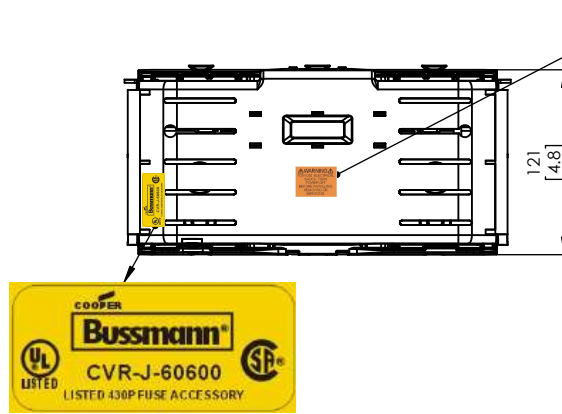

JM60600-1CR WITH CVR-J-60600 INSTALLED