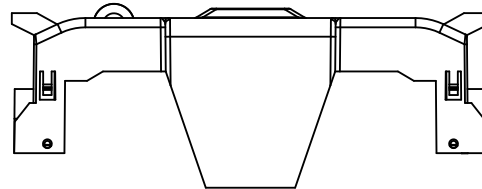

SCALE: 1:2 SIZE: A3 SHEET: 2 OF 14

JM60100-1CR

JM60100-1CR WITH CVR-J-60100 INSTALLED

JM60100-1CR WITH CVRI-J-60100 INSTALLED

CVR-J-60100

CVRI-J-60100

COOPER Bussmann
St. Louis MO 63178

Class J fuse holder-CUST