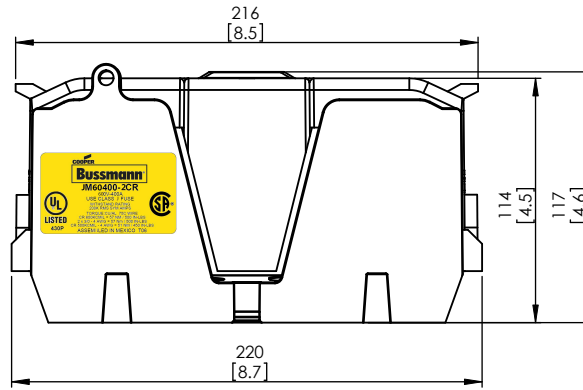

COOPER Bussmann
St. Louis MO 63178

TITLE:
Class J fuse holder-CUST

SCALE: 1:5 SIZE: A3 SHEET: 9 OF 14

JM60400-2CR

**JM60400-2CR
WITH CVR-J-60400 INSTALLED**

**JM60400-2CR
WITH CVRI-J-60400 INSTALLED**

DESIGN UNITS: METRIC (mm)
UNLESS OTHERWISE SPECIFIED
[INCHES]