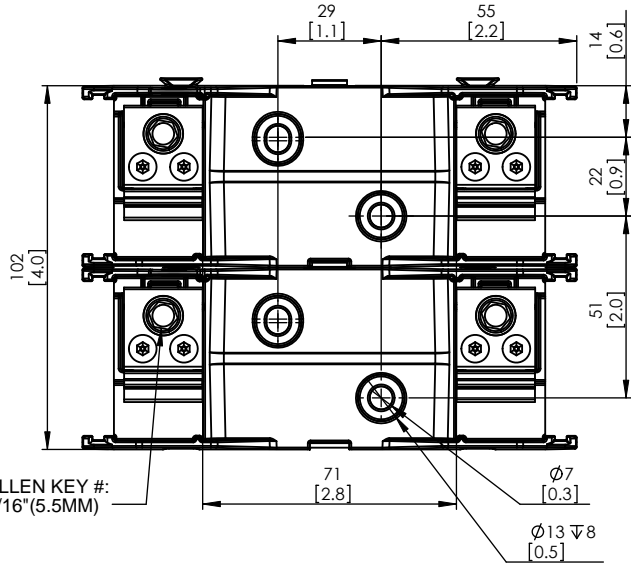

SCALE: 1:1 SIZE: A3 SHEET: 3 OF 14

DESIGN UNITS: METRIC (mm)
UNLESS OTHERWISE SPECIFIED
[INCHES]

THIRD ANGLE PROJECTION

JM60100-2CR

**JM60100-2CR
WITH CVR-J-60100 INSTALLED**

**JM60100-2CR
WITH CVRI-J-60100 INSTALLED**