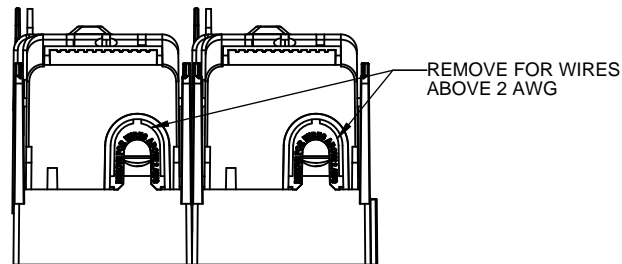

COOPER Bussmann
St. Louis MO 63178

Class J fuse holder-CUST

SCALE: 1:2 SIZE: A3 SHEET: 6 OF 14

DESIGN UNITS: METRIC (mm)
UNLESS OTHERWISE SPECIFIED
[INCHES]

THIRD ANGLE PROJECTION

JM60200-2CR

**JM60200-2CR
WITH CVR-J-60200 INSTALLED**