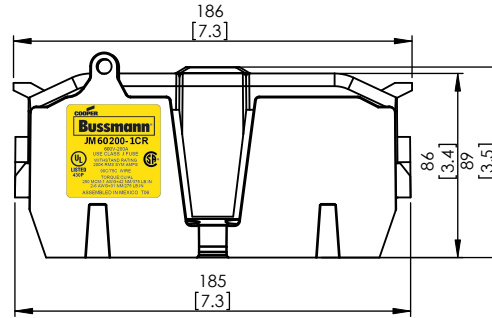

CVR-J-60200