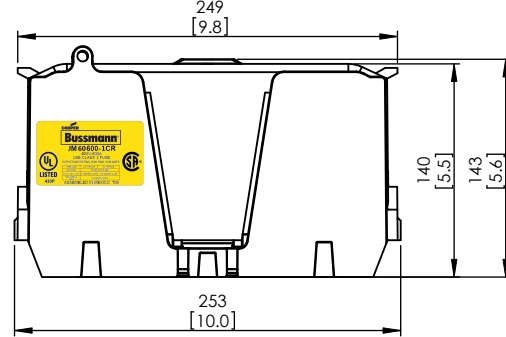

JM60600-1CR WITH CVRI-J-60600 INSTALLED

CVR-J-60600