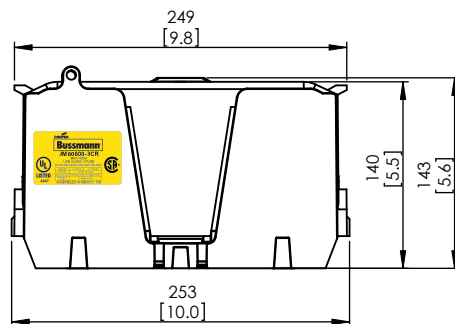

SCALE: 1:5 SIZE: A3 SHEET: 12 OF 14

JM60600-2CR

**JM60600-2CR
WITH CVR-J-60600 INSTALLED**

**JM60600-2CR
WITH CVRI-J-60600 INSTALLED**

JM60600-3CR

**JM60600-3CR
WITH CVR-J-60600 INSTALLED**

**JM60600-3CR
WITH CVRI-J-60600 INSTALLED**