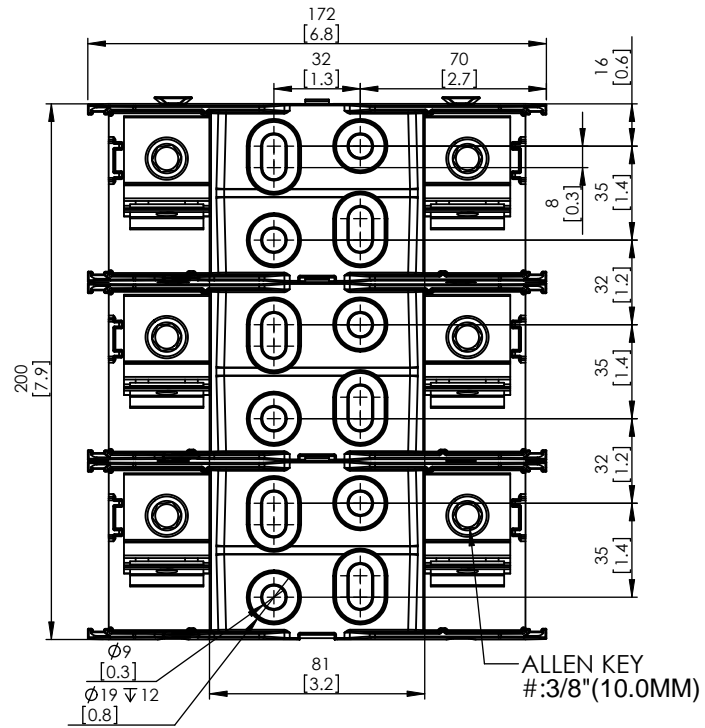

DESIGN UNITS: METRIC (mm)
UNLESS OTHERWISE SPECIFIED [INCHES]

JM60200-3CR

**JM60200-3CR
WITH CVR-J-60200 INSTALLED**