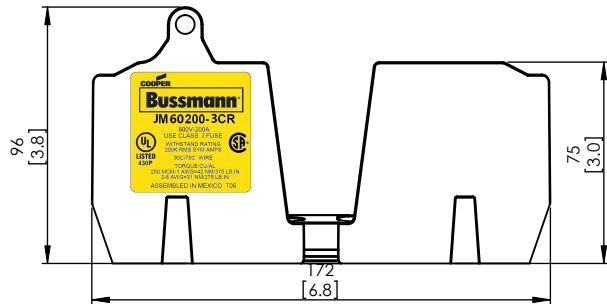

**JM60200-3CR
WITH CVRI-J-60200 INSTALLED**

COOPER Bussmann
St. Louis MO 63178

TITLE:
Class J fuse holder-CUST

SCALE: 1:2   SIZE: A3   SHEET: 8 OF 14