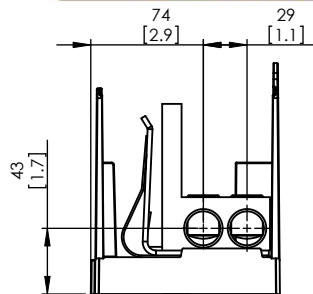

JM60600-1CR WITH CVR-J-60600 INSTALLED

JM60600-1CR WITH CVRI-J-60600 INSTALLED

CVR-J-60600

CVRI-J-60600

CUT OPEN ALONG THIS DOTTED LINE FOR WIRES ABOVE 250 KCMIL

COOPER Bussmann
 St. Louis MO 63178

Class J fuse holder-CUST

SCALE: 1:5 SIZE: A3 SHEET: 12 OF 14

JM60600-2CR

**JM60600-2CR
WITH CVR-J-60600 INSTALLED**

**JM60600-2CR
WITH CVRI-J-60600 INSTALLED**

JM60600-3CR

**JM60600-3CR
WITH CVR-J-60600 INSTALLED**

**JM60600-3CR
WITH CVRI-J-60600 INSTALLED**