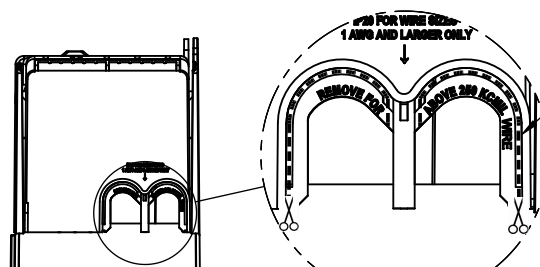

JM60600-1CR WITH CVR-J-60600 INSTALLED

JM60600-1CR WITH CVRI-J-60600 INSTALLED

CVR-J-60600

CVRI-J-60600

CUT OPEN ALONG THIS DOTTED LINE FOR WIRES ABOVE 250 KCMIL

COOPER Bussmann
 St. Louis MO 63178

Class J fuse holder-CUST