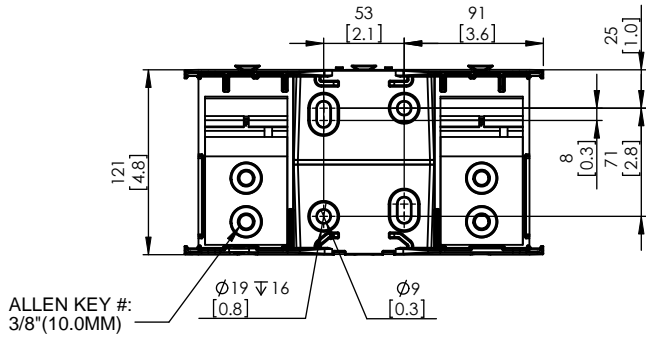

JM60400-3CR

**JM60400-3CR
WITH CVR-J-60400 INSTALLED**

**JM60400-3CR
WITH CVRI-J-60400 INSTALLED**

COOPER Bussmann
St. Louis MO 63178

TITLE:
Class J fuse holder-CUST

SCALE: 1:5 SIZE: A3 SHEET: 11 OF 14

JM60600-1CR