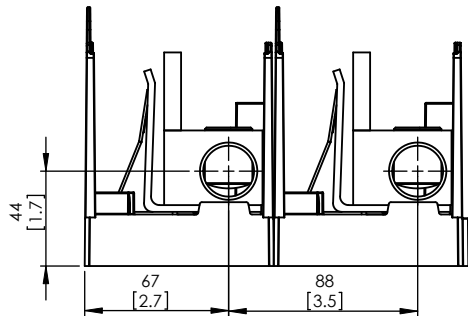

COOPER Bussmann
St. Louis MO 63178

TITLE:
Class J fuse holder-CUST

SCALE: 1:5 SIZE: A3 SHEET: 9 OF 14

JM60400-2CR

**JM60400-2CR
WITH CVR-J-60400 INSTALLED**

**JM60400-2CR
WITH CVRI-J-60400 INSTALLED**

DESIGN UNITS: METRIC (mm)
UNLESS OTHERWISE SPECIFIED
[INCHES]