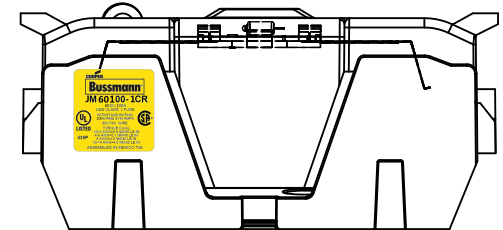

SCALE: 1:2 SIZE: A3 SHEET: 2 OF 14

JM60100-1CR

JM60100-1CR WITH CVR-J-60100 INSTALLED

JM60100-1CR WITH CVRI-J-60100 INSTALLED

CVR-J-60100

CVRI-J-60100

COOPER Bussmann
St. Louis MO 63178

Class J fuse holder-CUST