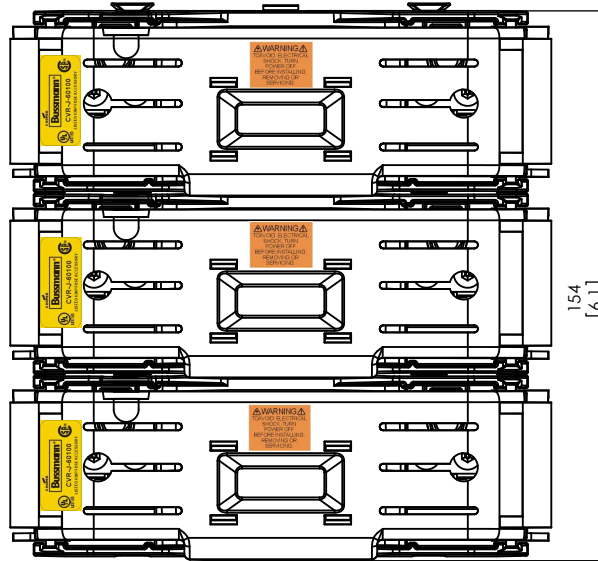

**JM60100-3CR
WITH CVR-J-60100 INSTALLED**