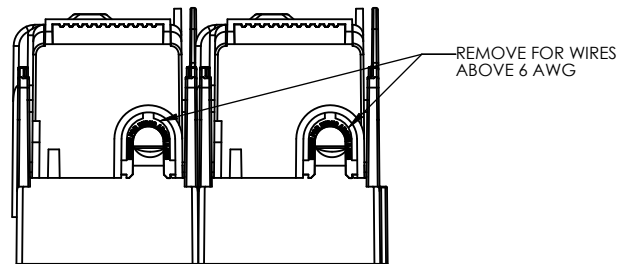

SCALE: 1:1 SIZE: A3 SHEET: 3 OF 14

DESIGN UNITS: METRIC (mm)
UNLESS OTHERWISE SPECIFIED
[INCHES]

THIRD ANGLE PROJECTION

JM60100-2CR

**JM60100-2CR
WITH CVR-J-60100 INSTALLED**

**JM60100-2CR
WITH CVRI-J-60100 INSTALLED**