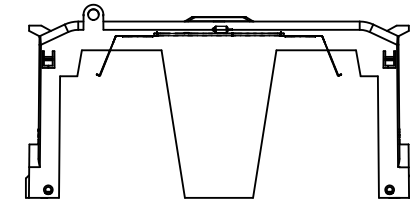

JM60600-1CR WITH CVR-J-60600 INSTALLED

JM60600-1CR WITH CVRI-J-60600 INSTALLED

CVR-J-60600

CVRI-J-60600

CUT OPEN ALONG THIS DOTTED LINE FOR WIRES ABOVE 250 KCMIL

COOPER Bussmann
 St. Louis MO 63178

Class J fuse holder-CUST