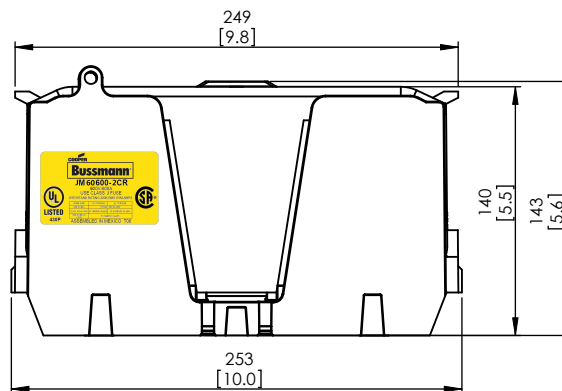

SCALE: 1:5 SIZE: A3 SHEET: 12 OF 14

JM60600-2CR

**JM60600-2CR
WITH CVR-J-60600 INSTALLED**

**JM60600-2CR
WITH CVRI-J-60600 INSTALLED**

JM60600-3CR

**JM60600-3CR
WITH CVR-J-60600 INSTALLED**

**JM60600-3CR
WITH CVRI-J-60600 INSTALLED**