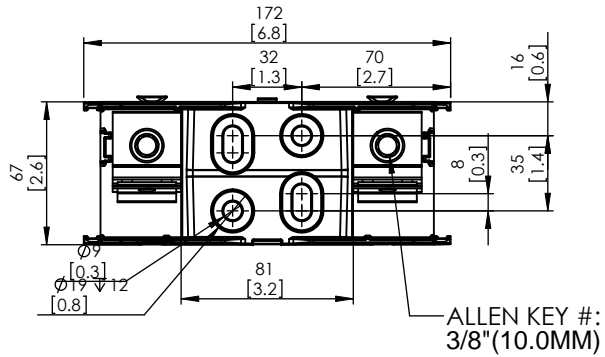

JM60200-1CR